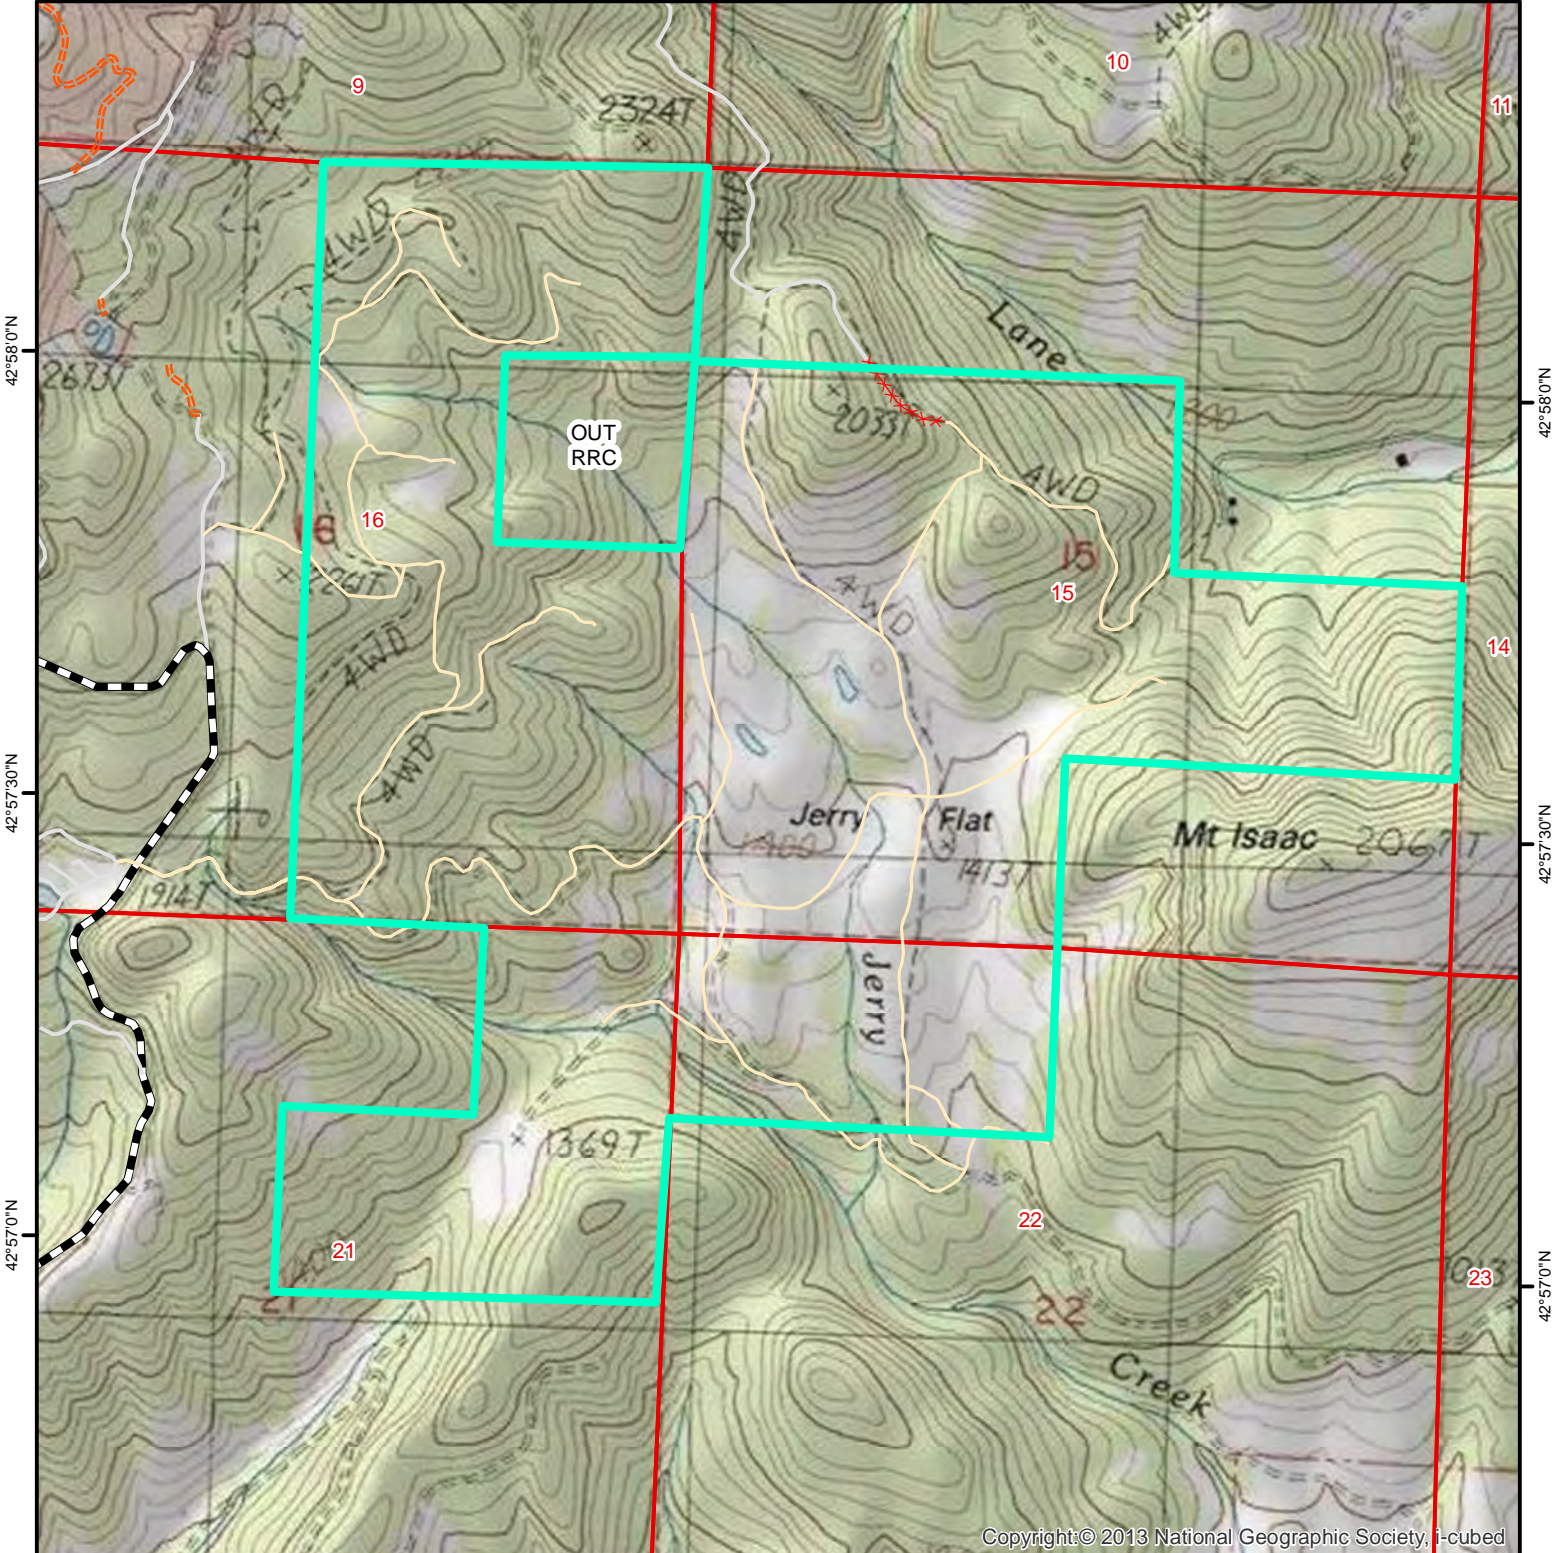

3000 NW Stewart Parkway, Suite 204
Roseburg, OR 97471
541-673-1208

**Nickel Mountain, LLC
Jerry Flat
820 Acres**

Portions of Sections 15, 16, 21 & 22, T30S, R6W
Douglas County, Oregon W.M.

123°25'0"W 123°24'30"W 123°24'0"W 123°23'30"W

Copyright © 2013 National Geographic Society, i-cubed

	820 acres for sale		ATV
	Paved		BrushedOver
	Rock		
	Native		

1 inch = 1,320 feet
40 foot contours

Date: 5/28/2020

This product is for informational purposes and may not have been prepared for, or be suitable for legal, engineering, or surveying purposes. Users of this information should review or consult the primary data and information sources to ascertain the usability of the information.