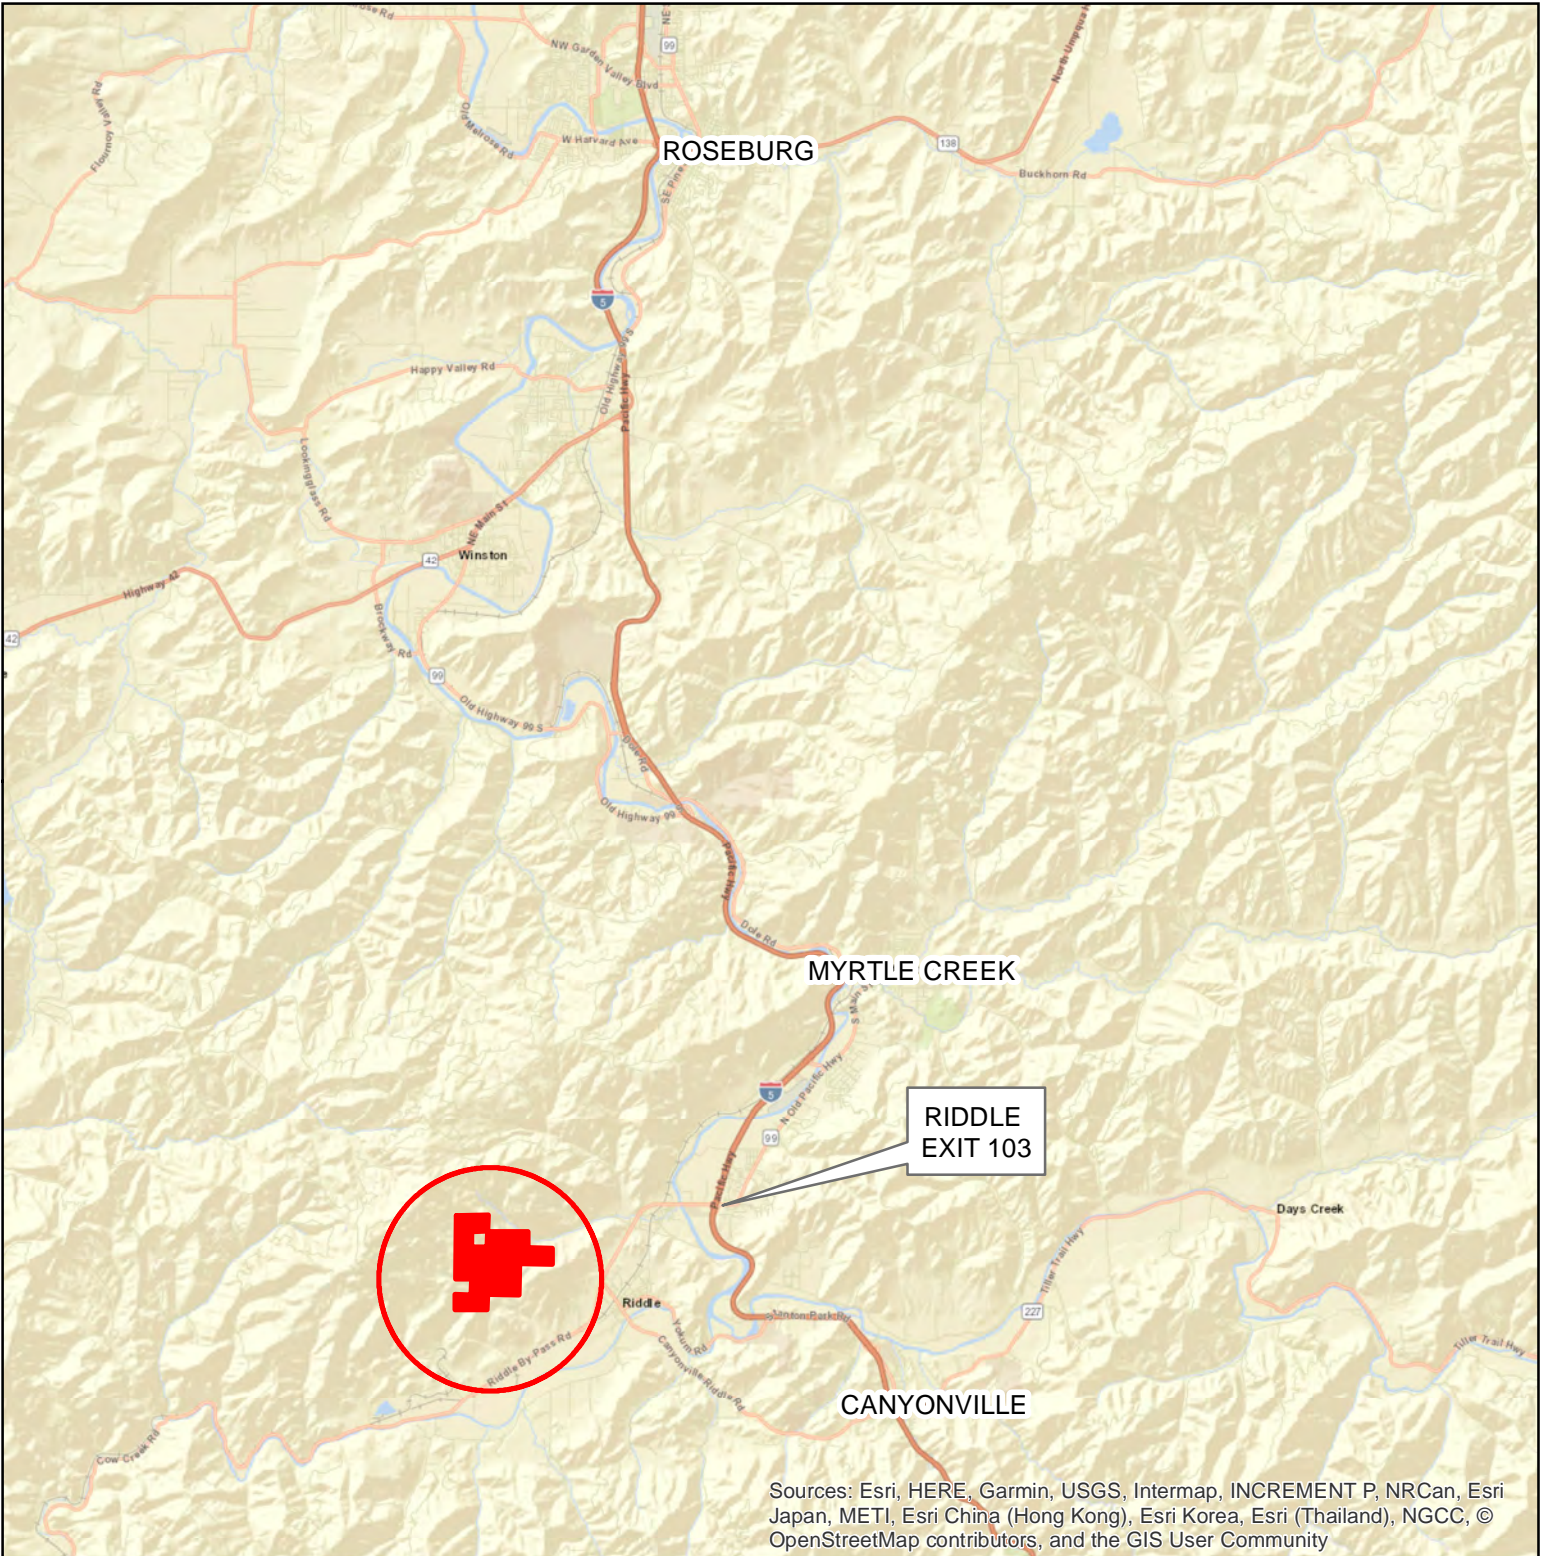

**NICKEL MOUNTAIN 820
TIMBER & RECREATION PROPERTY
Douglas County, Oregon
820 Acres**

VICINITY MAP

Sources: Esri, HERE, Garmin, USGS, Intermap, INCREMENT P, NRCan, Esri Japan, METI, Esri China (Hong Kong), Esri Korea, Esri (Thailand), NGCC, © OpenStreetMap contributors, and the GIS User Community

1 inch equals 3 miles