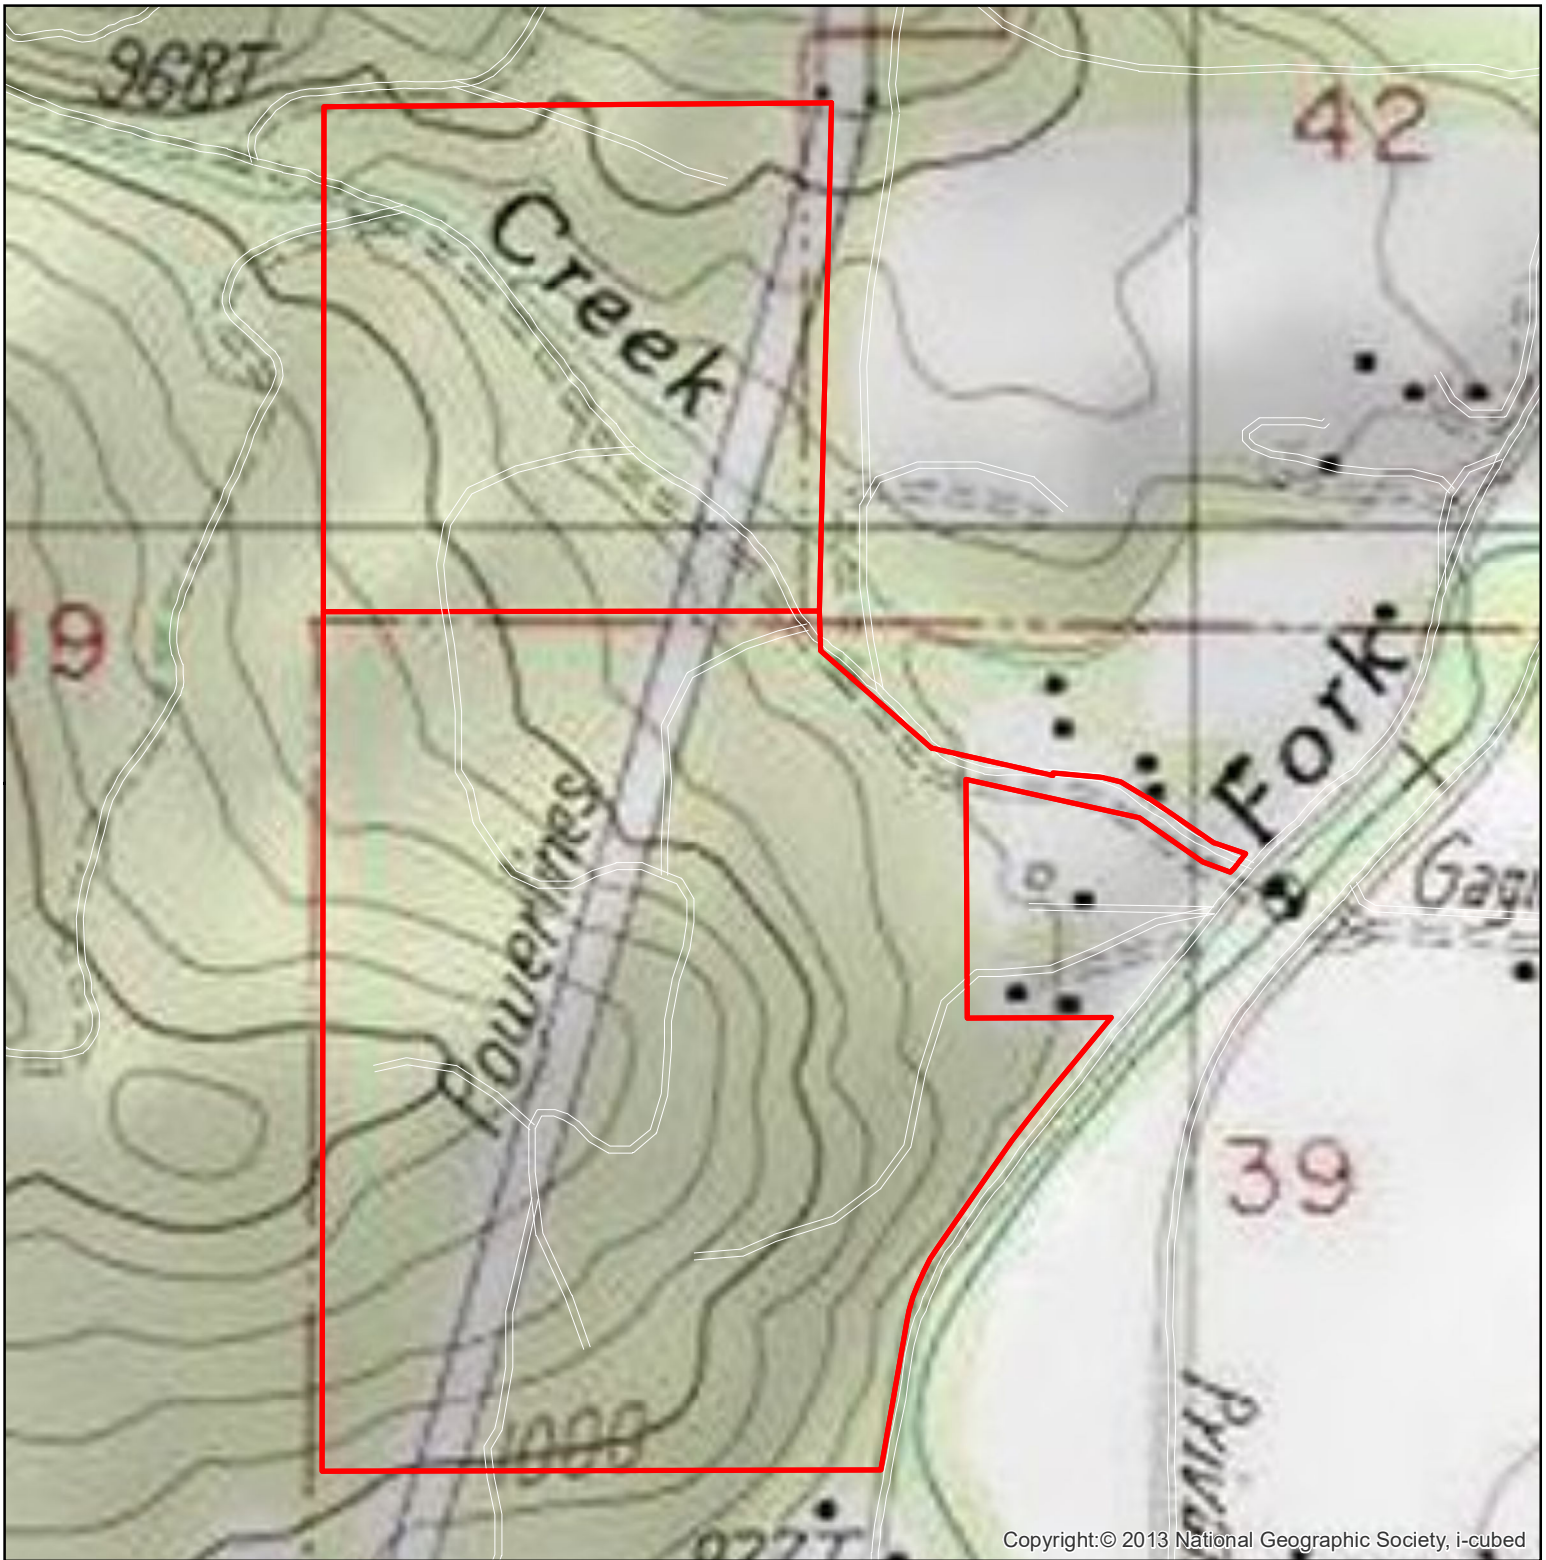

LONDON ROAD TREE FARM

**Tax Lots 400 & 800
Section 19, T22S, R3W
Lane County, Oregon**

TOPO MAP

1 inch = 500 feet