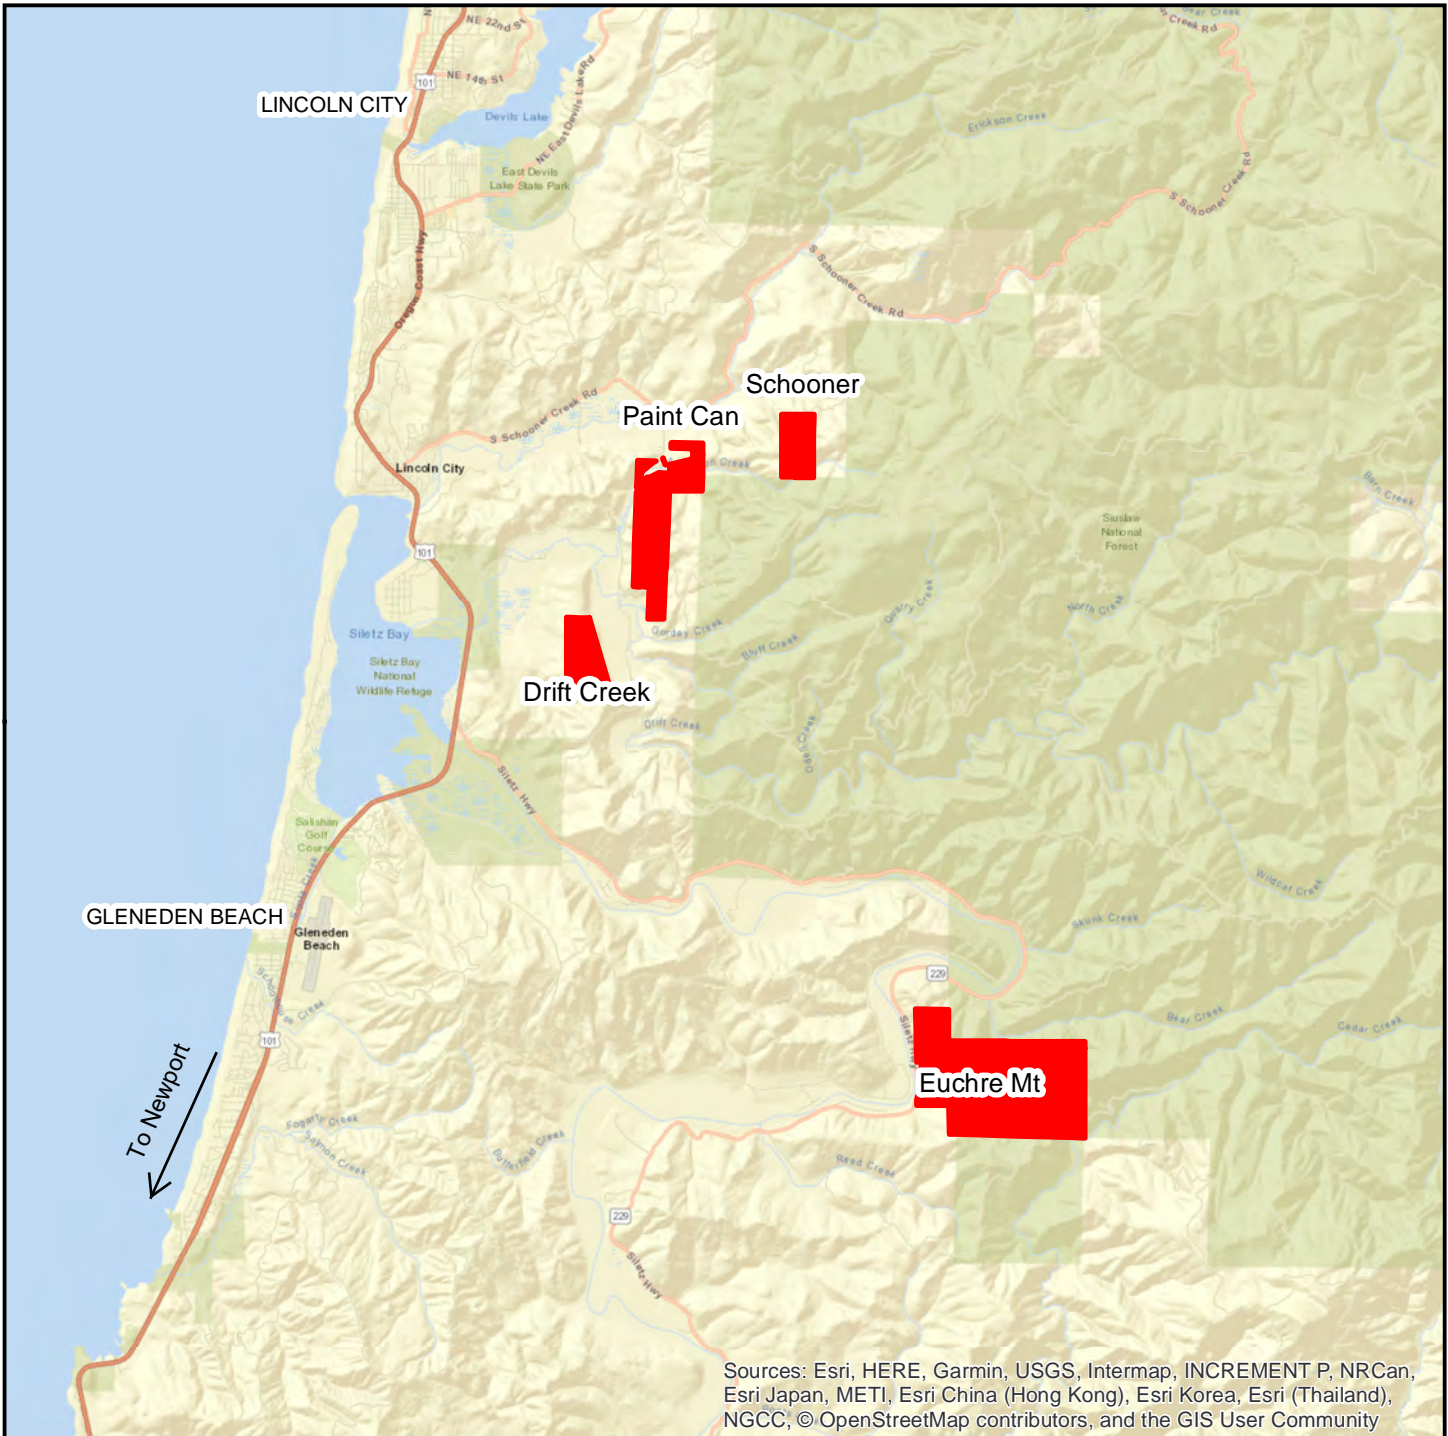

**STIMSON LUMBER CO.  
VICINITY MAP**

**Schooner, Paint Can, Drift Ck & Euchre Mt**

1 inch equals 1.5 miles