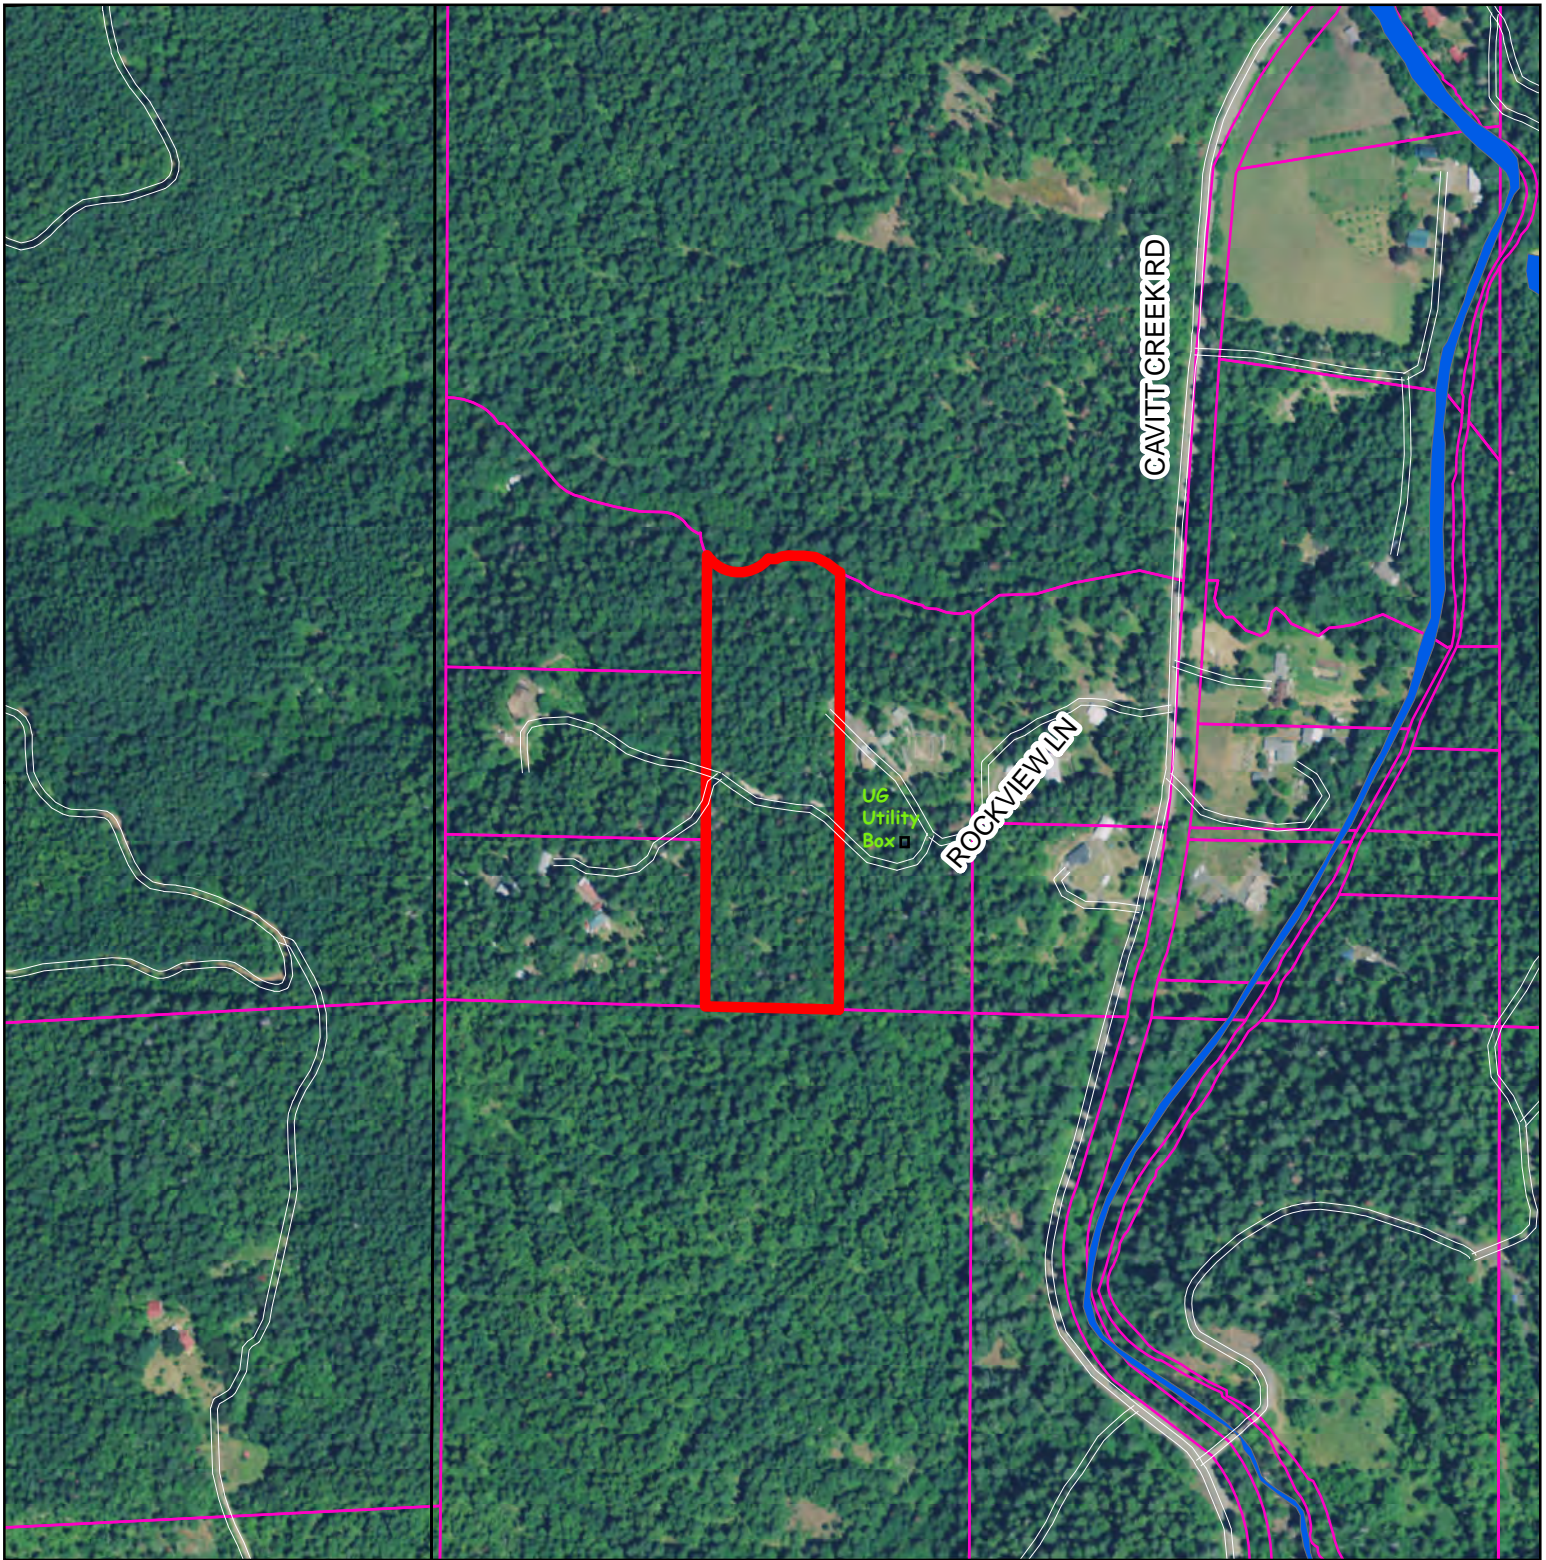

ROCKVIEW LANE
Sec. 23, T27S, R3W
Tax Lot 400

1 inch = 500 feet

Sale Property (9.35ac)

Tax Lot Boundaries