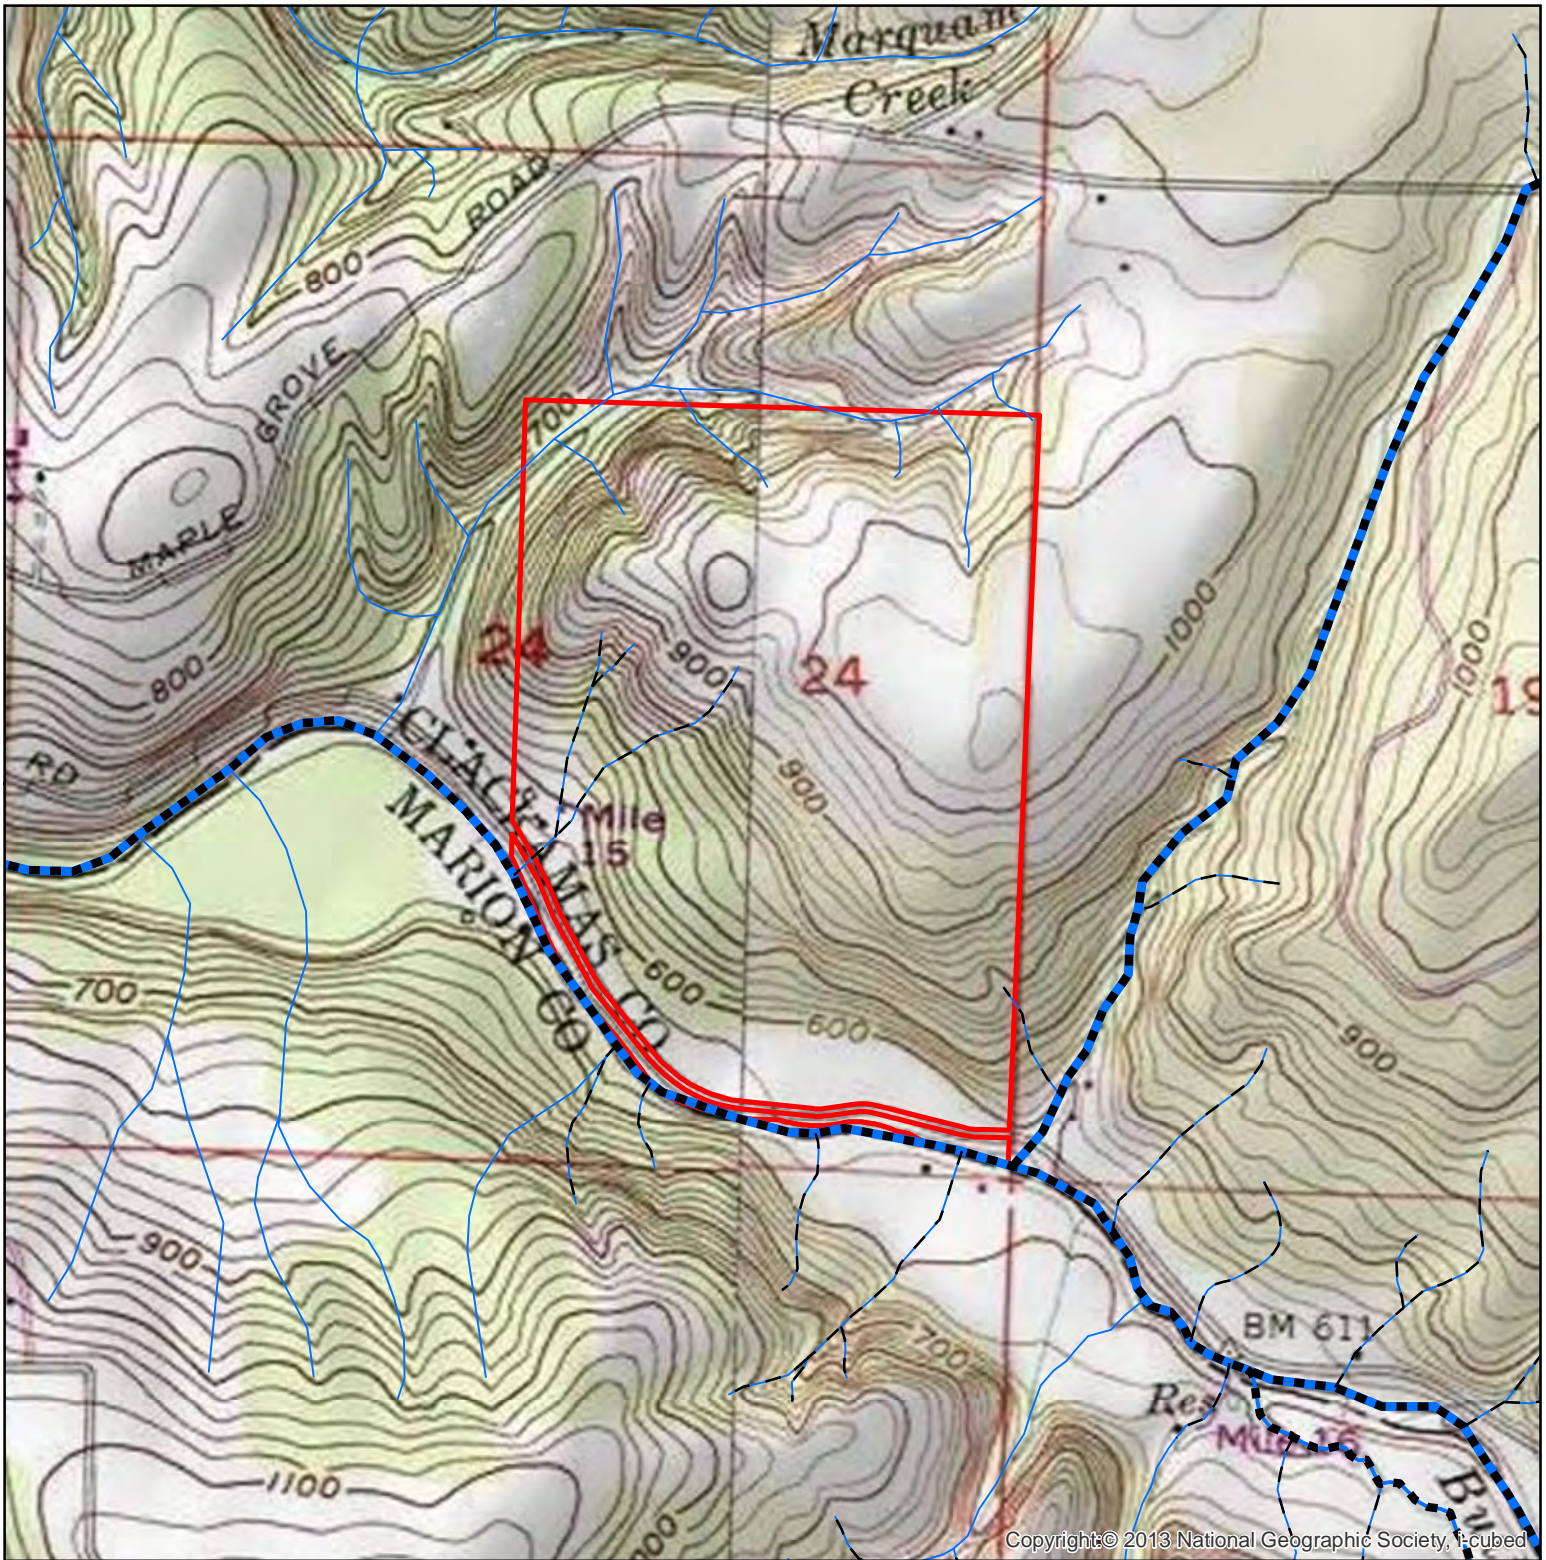

NALLY FAMILY PARTNERSHIP
11525 S. BUTTE CREEK RD
SCOTTS MILLS, OR
(215 Acres)

CONTOUR MAP

Copyright © 2013 National Geographic Society, Inc.

1 inch = 1,000 feet

Property Boundary	Stream Size	Fish Presence
	Large	Fish
	Medium	Unknown
	Small	
	Unknown	