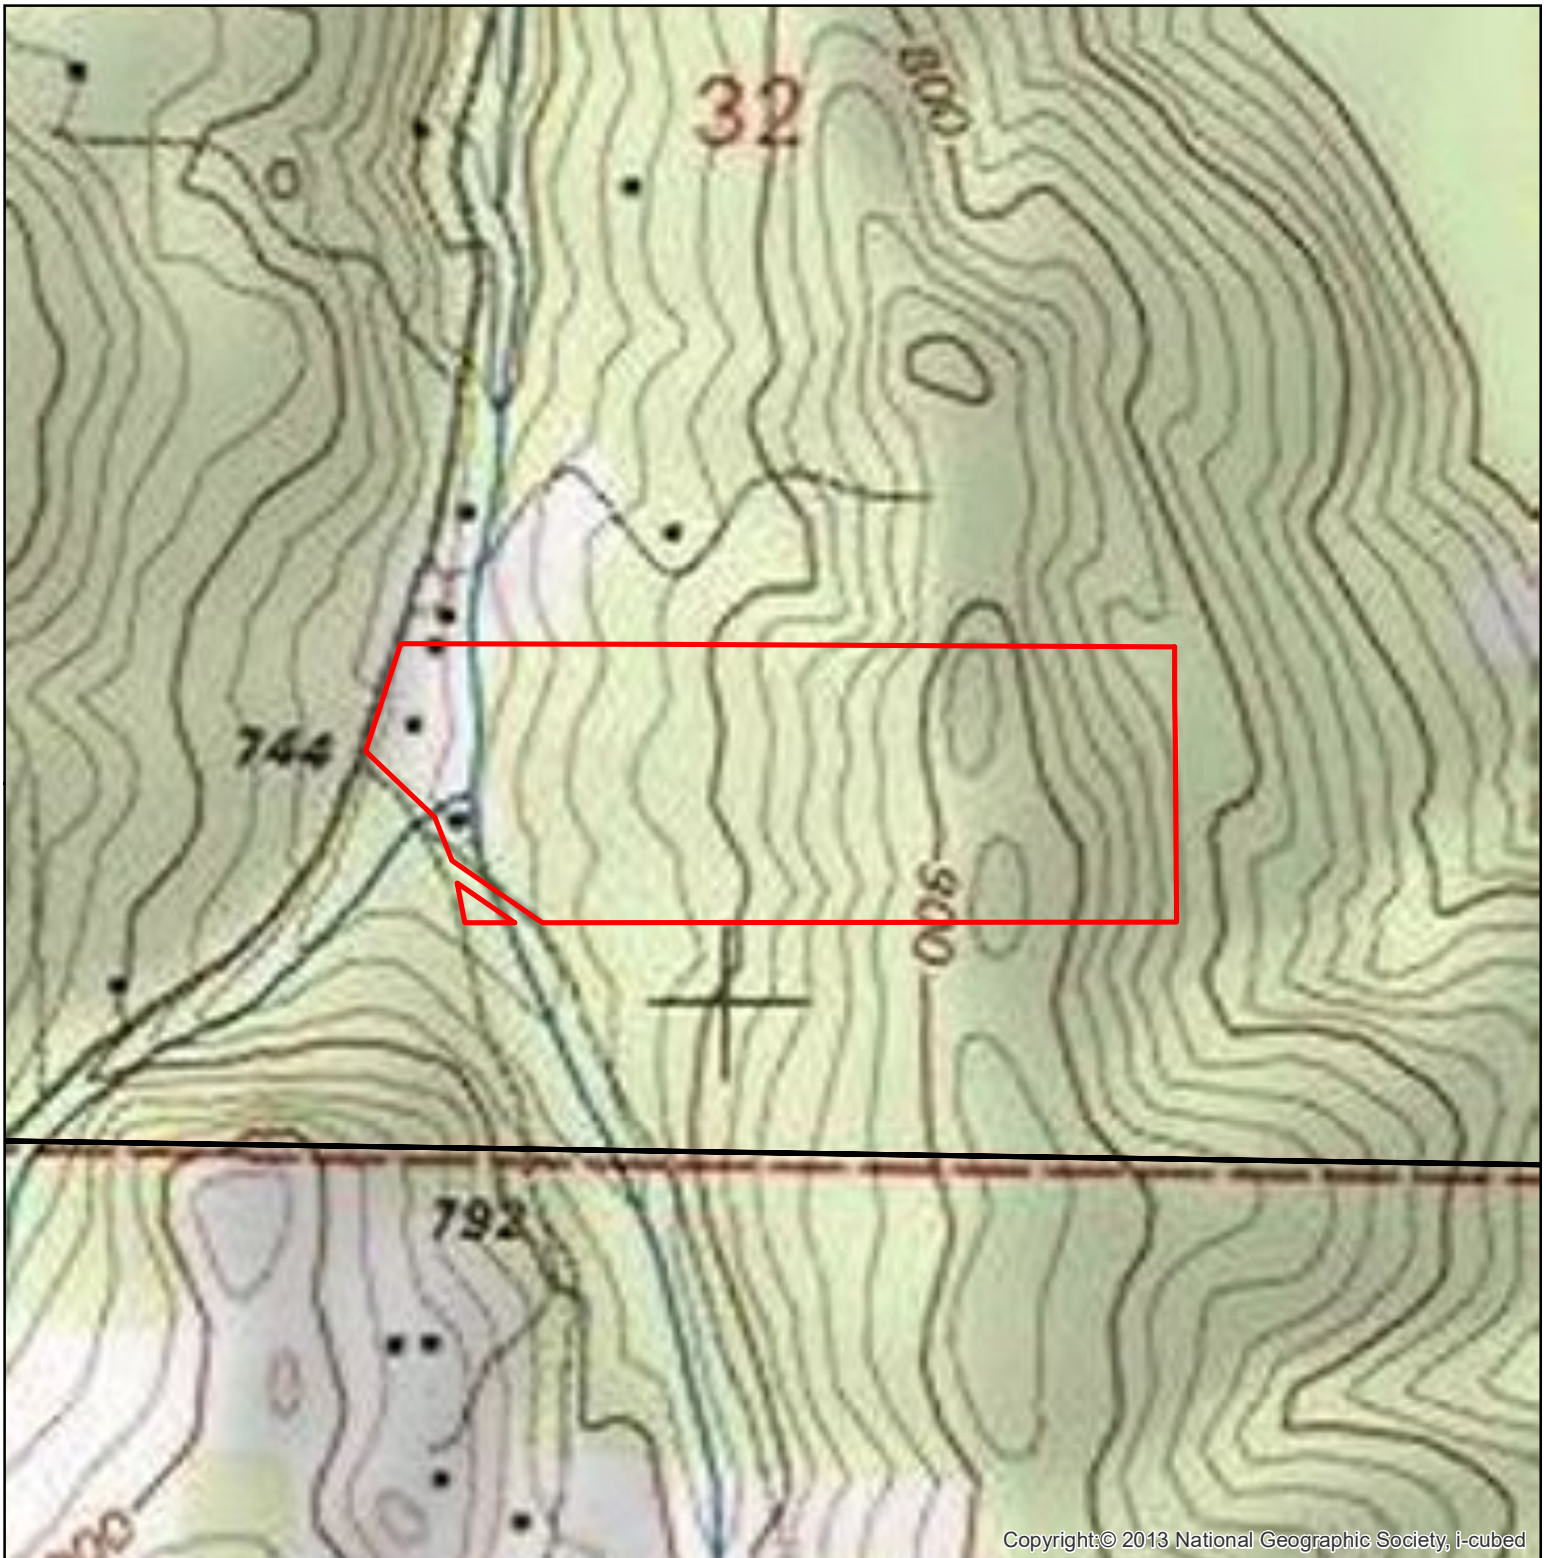

**ESTATE OF NORMA SUE ABBOTT
7222 Hutchinson Rd, Rainier, OR
Tax Lot 900, Section 32, T7N, R2W**

Contour Map

Copyright:© 2013 National Geographic Society, i-cubed

1 inch = 500 feet