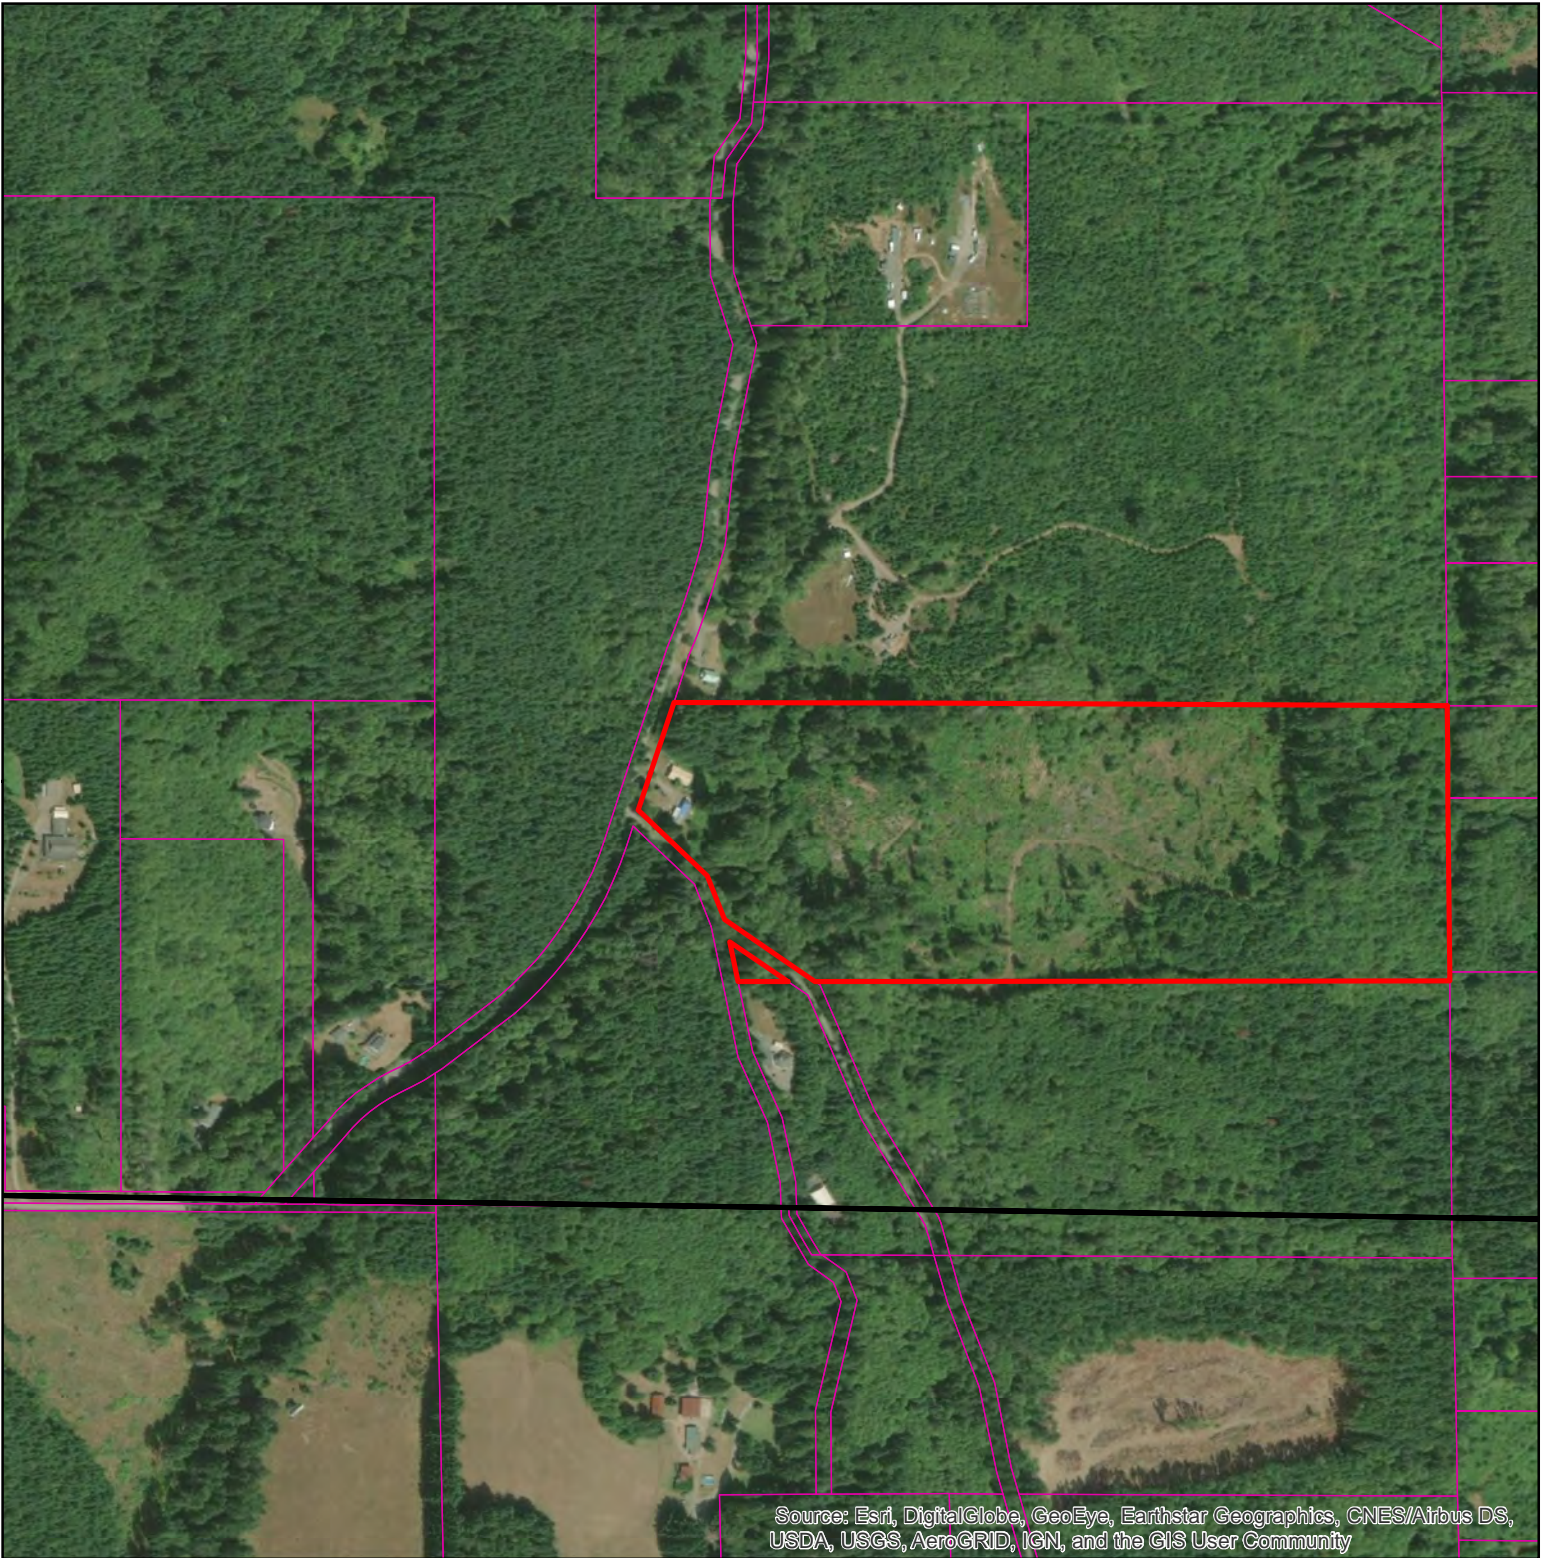

ESTATE OF NORMA SUE ABBOTT

**72222 Hutchinson Rd, Rainier, OR
Tax Lot 900, Section 32, T7N, R2W**

1 inch = 500 feet