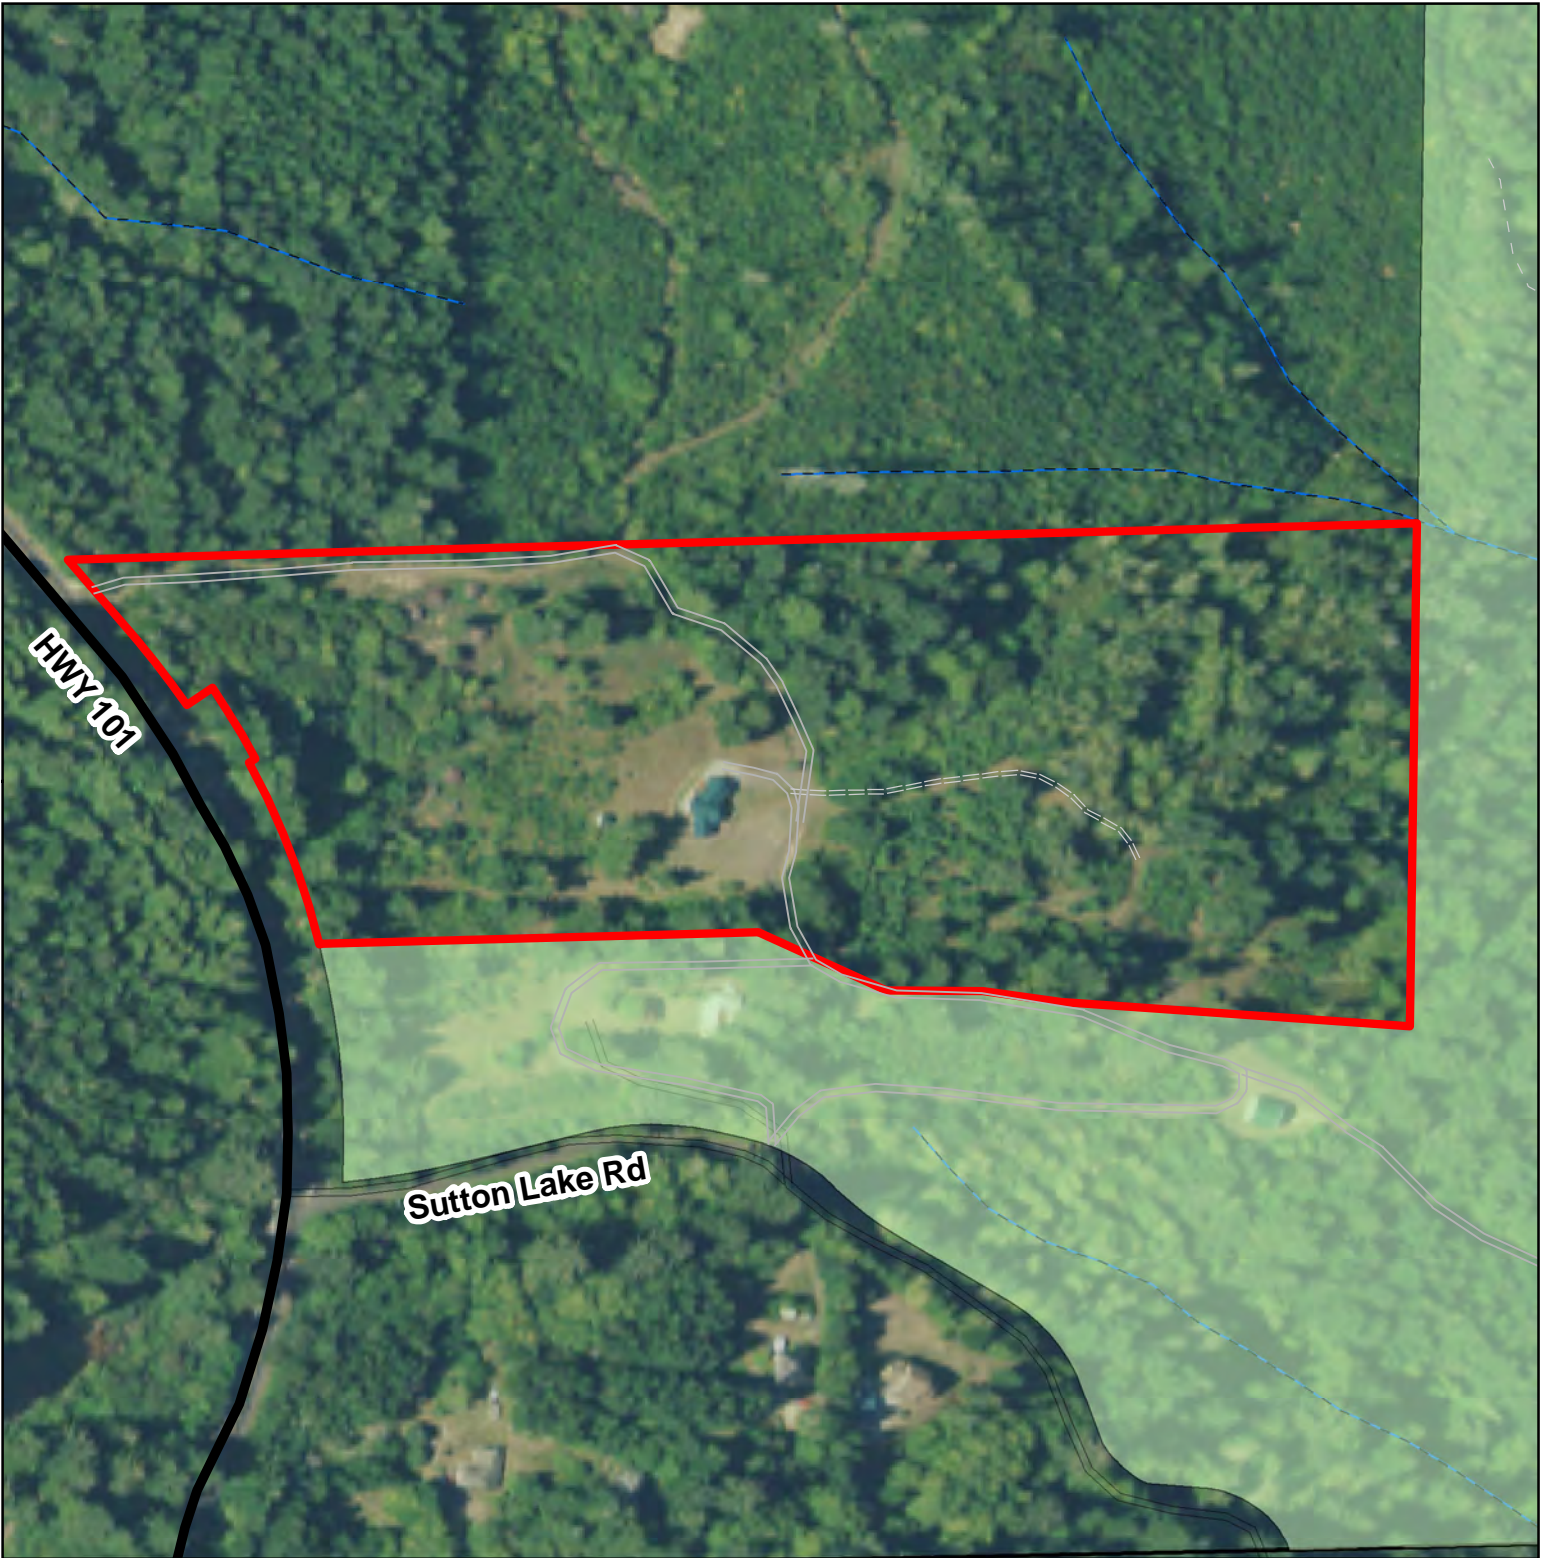

**LAWRENCE & PATRICIA TIMMONS LIVING TRUST**  
**Tax Lot 1000 Sec. 23, T17S, R12W**  
**Florence, Oregon**  
**20 Acres**

1 inch = 250 feet

**TimmonsTrust**

-  Tax Lot 1000
-  Tax Lot 1200