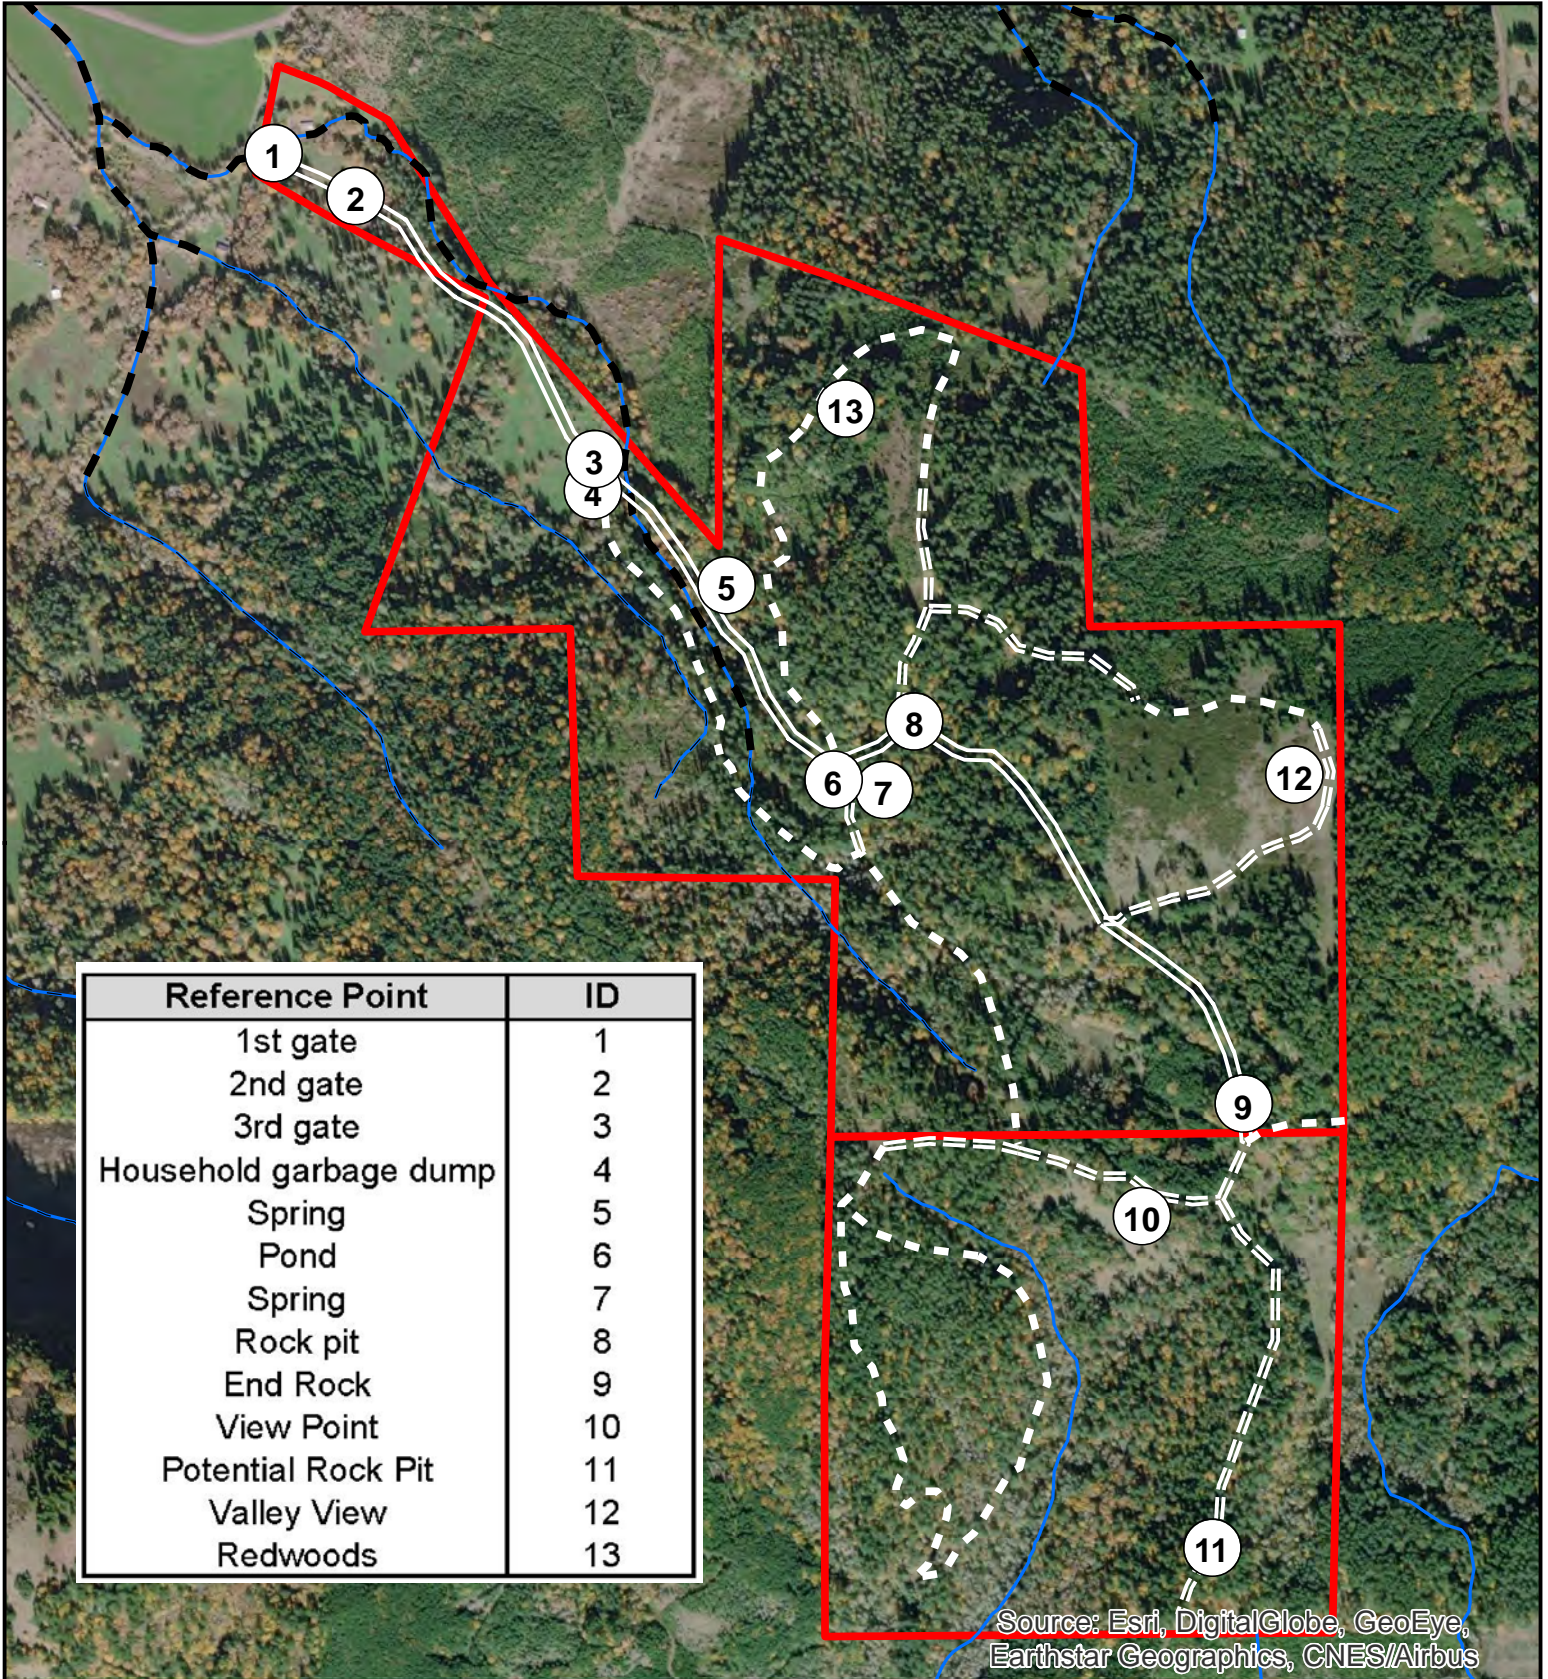

SHEPPARD'S PLACE

Linn County

484 Acres m/l

Reference Points

Source: Esri, DigitalGlobe, GeoEye, Earthstar Geographics, CNES/Airbus

1 inch = 1,000 feet

ATV
 Unimproved Dirt Rd
 M/L Rock