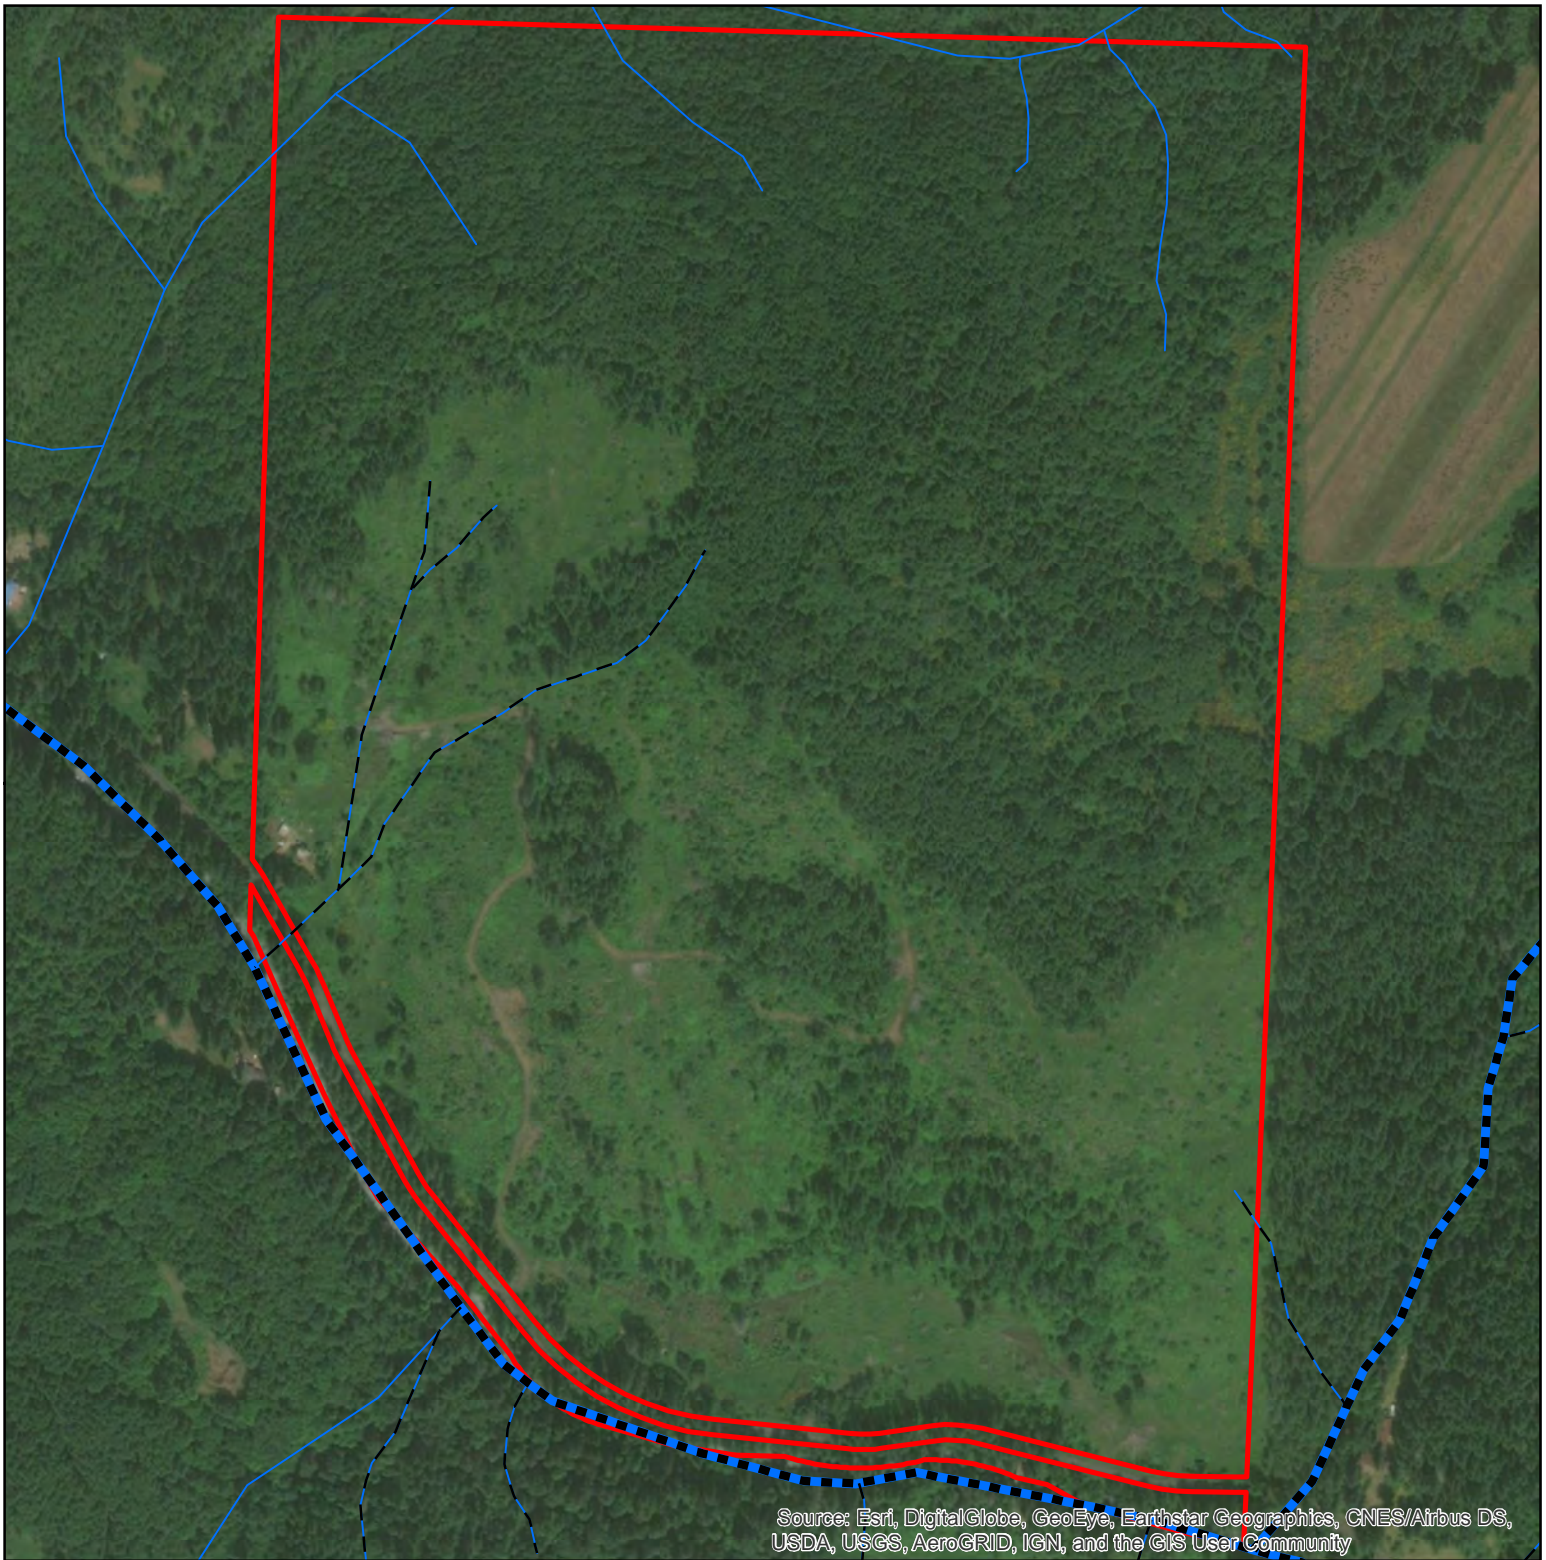

NALLY FAMILY PARTNERSHIP
11525 S. BUTTE CREEK RD
SCOTTS MILLS, OR
(215 Acres)

1 inch = 500 feet

Property Boundary	Fish Presence	Stream Size
	 Fish	 Large
	 Unknown	 Medium
		 Small
		 Unknown