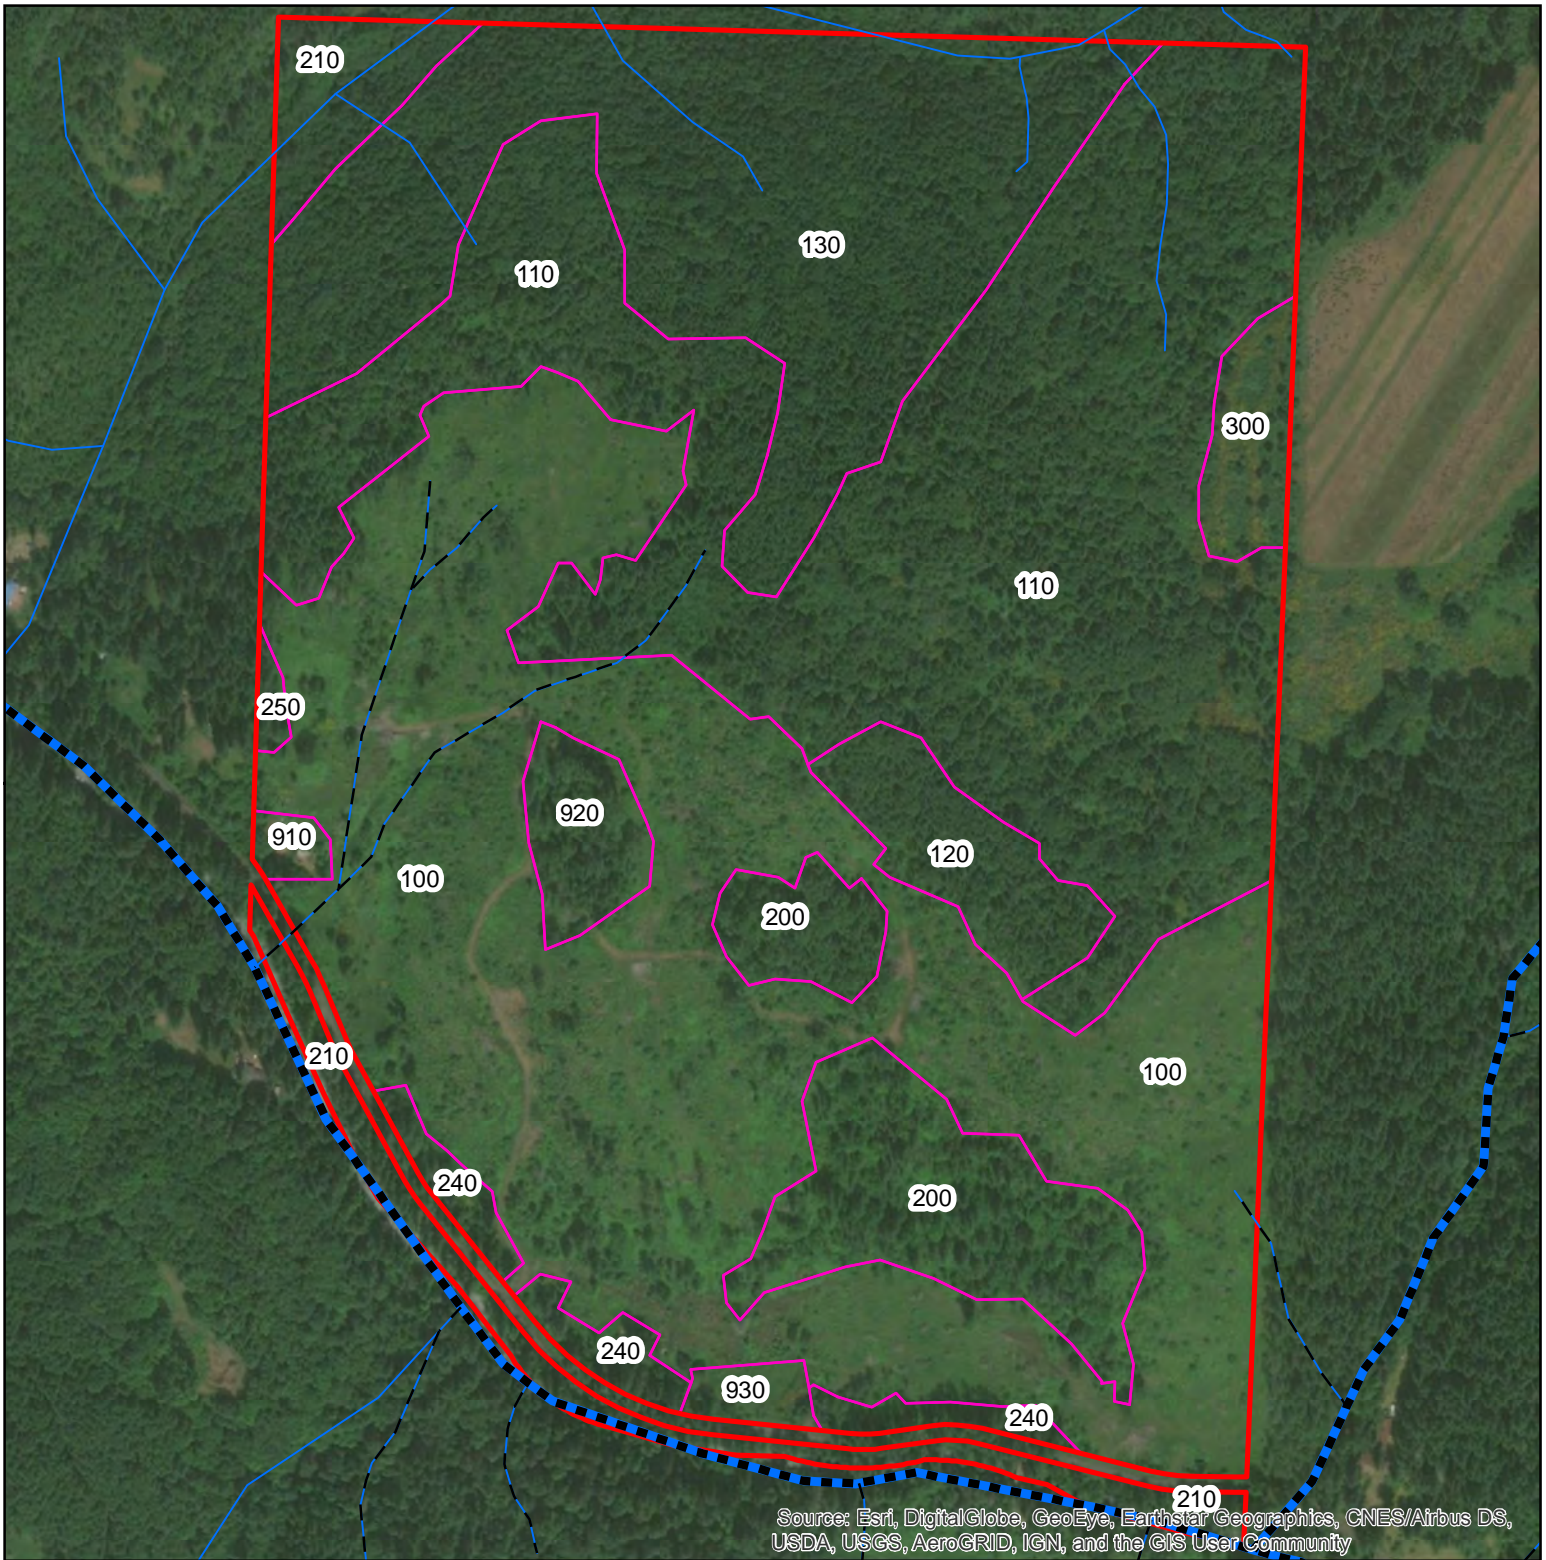

NALLY FAMILY PARTNERSHIP  
 11525 S. BUTTE CREEK RD  
 SCOTTS MILLS, OR  
 (215 Acres)

STAND MAP

Source: Esri, DigitalGlobe, GeoEye, Earthstar Geographics, CNES/Airbus DS, USDA, USGS, AeroGRID, IGN, and the GIS User Community

1 inch = 500 feet

Property Boundary	Stream Size	Fish Presence
	 Large	 Fish
	 Medium	 Unknown
	 Small	
	 Unknown	