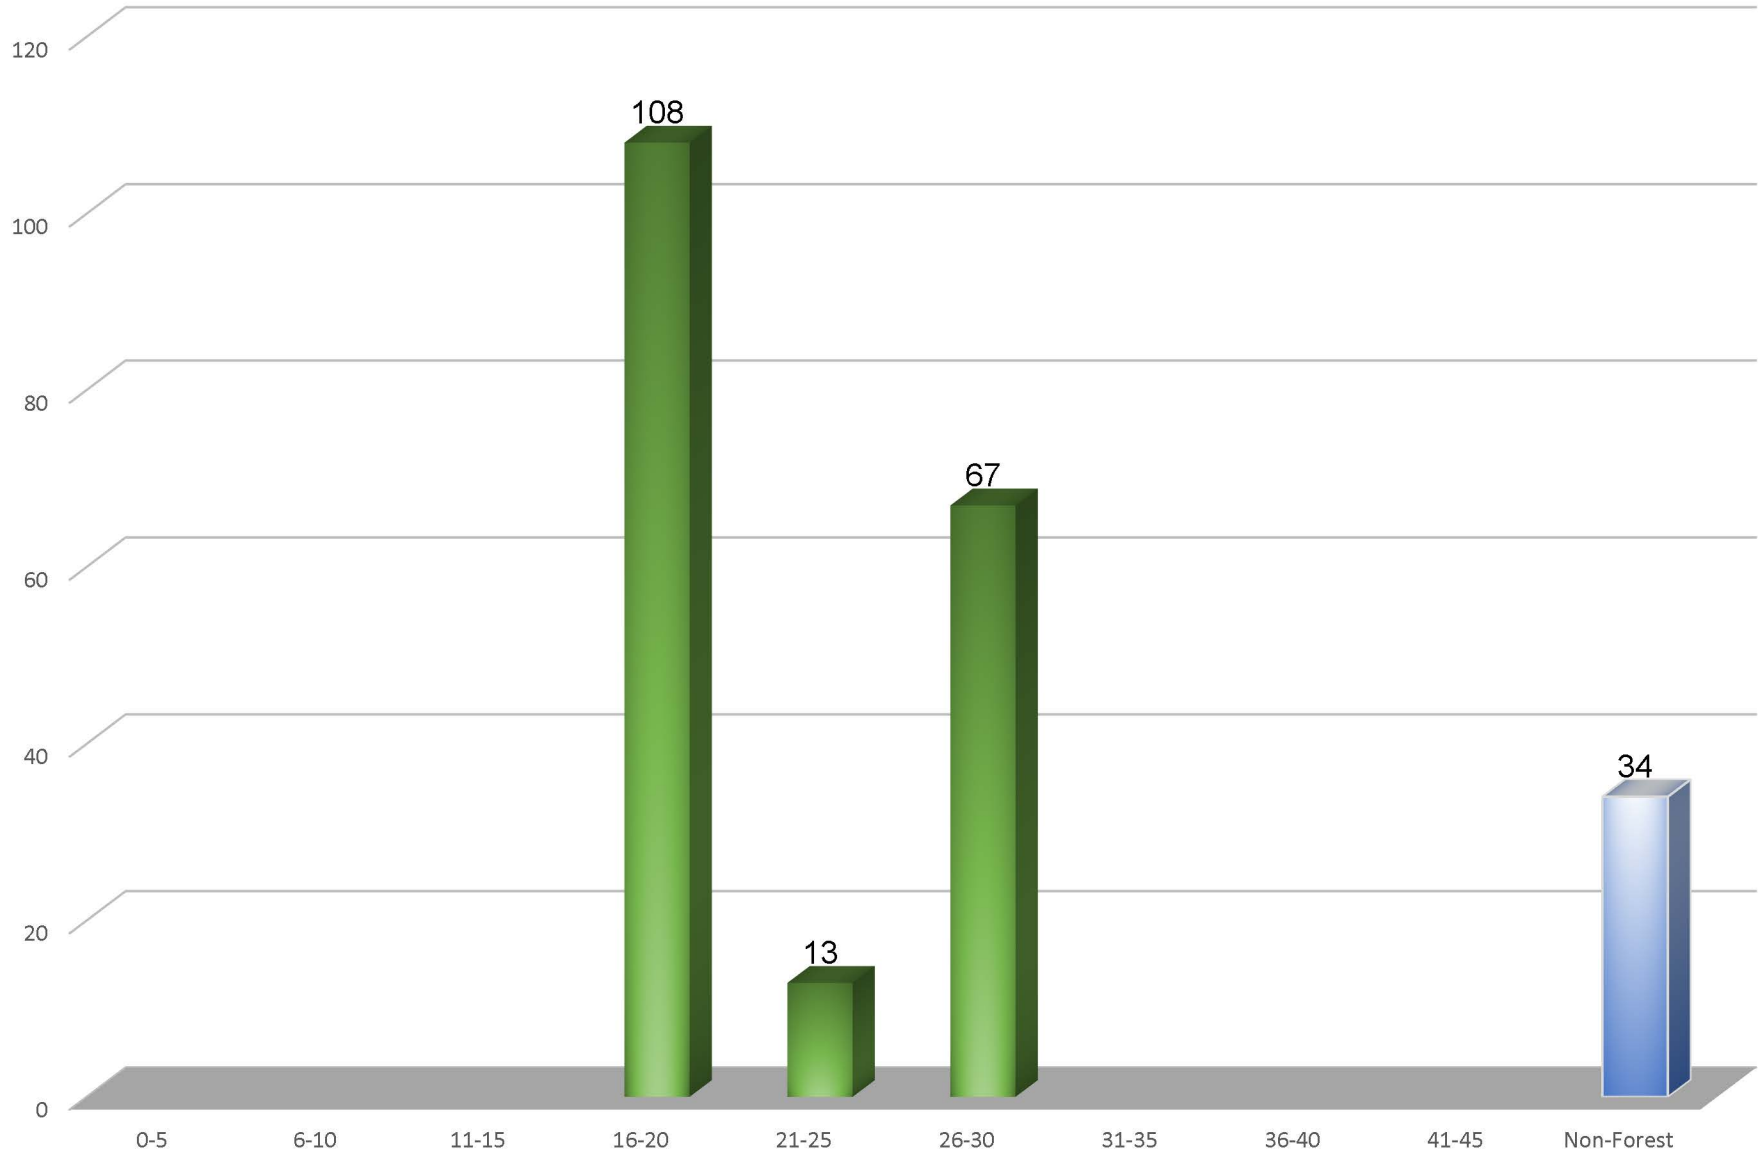

### Age Class Distribution - Siletz West 201 Acres m/l

**Age Class Distribution - Siletz East**  
**222 Acres m/l**

### Age Class Distribution - Carlisle 60 Acres m/l

### Age Class Distribution - Sam's Creek 77 Acres m/l