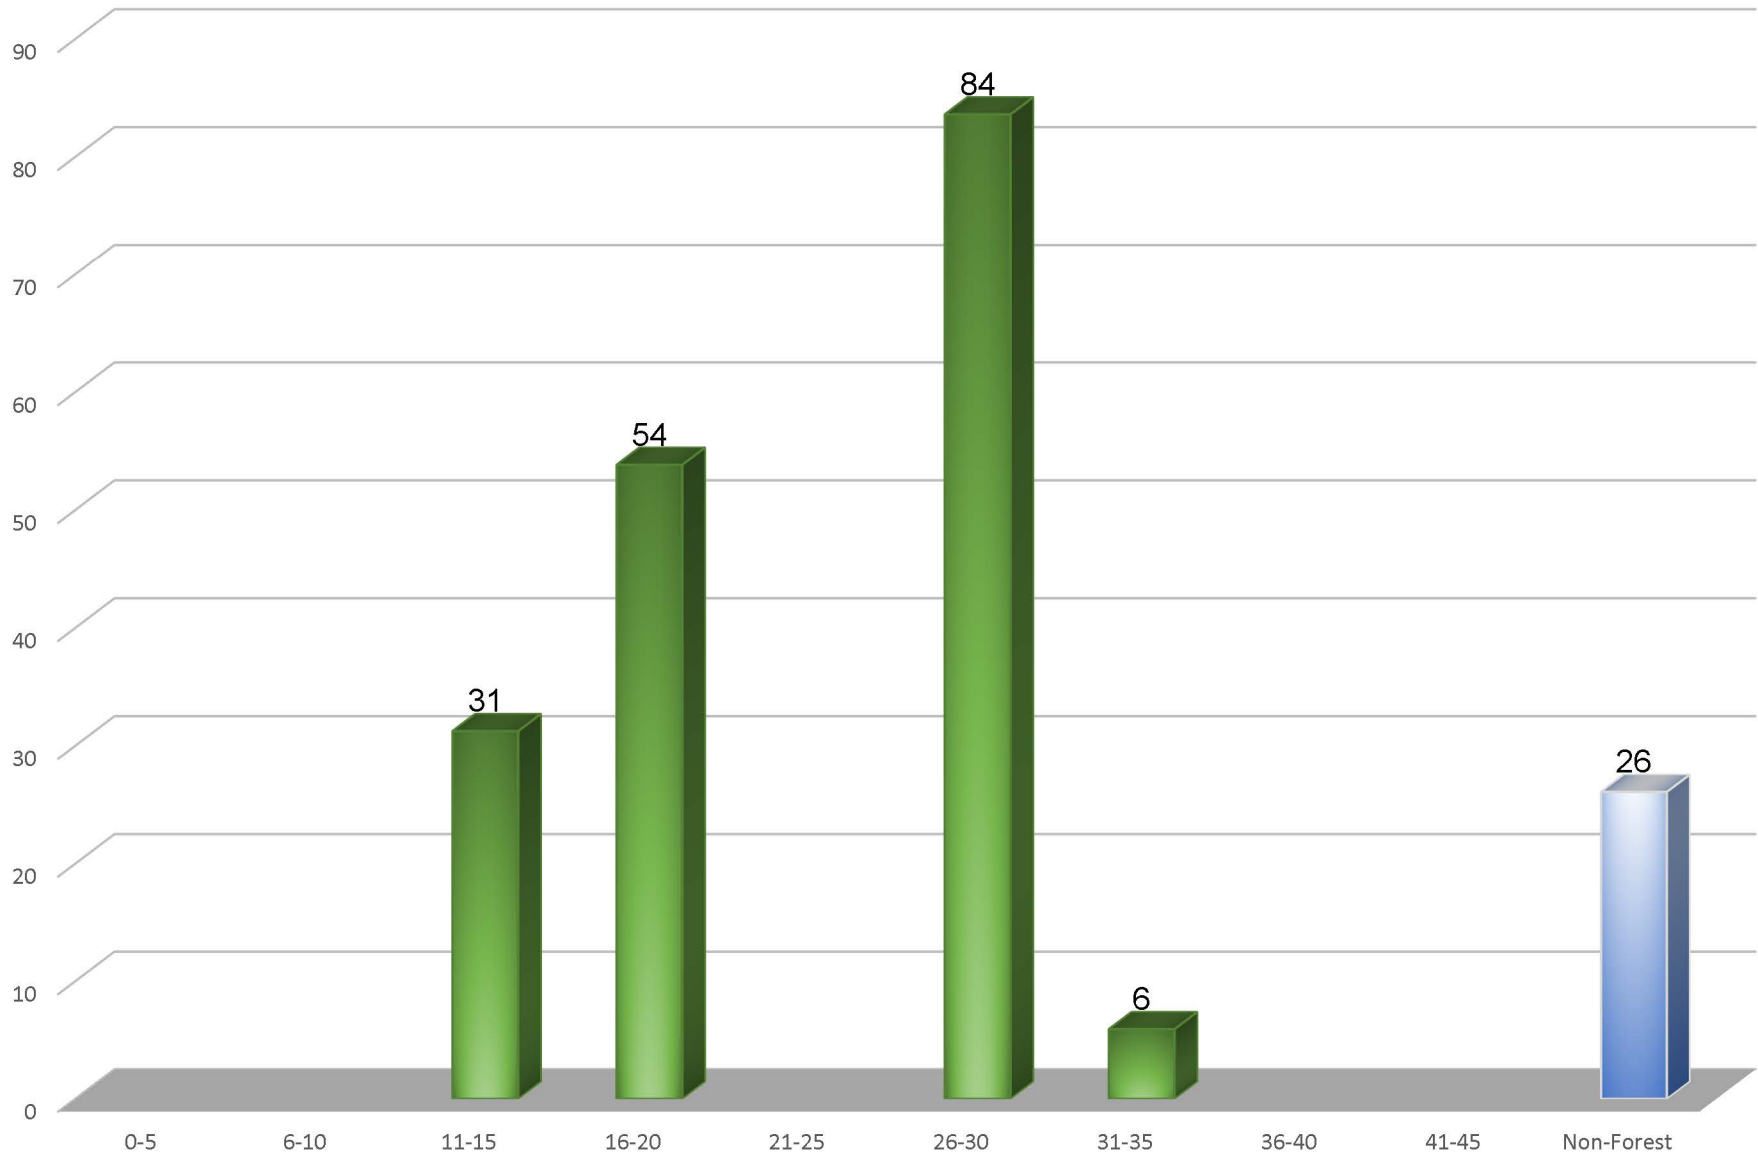

### Age Class Distribution - Siletz West 201 Acres m/l

**Age Class Distribution - Siletz East**  
**222 Acres m/l**

### Age Class Distribution - Carlisle 60 Acres m/l

### Age Class Distribution - Sam's Creek 77 Acres m/l