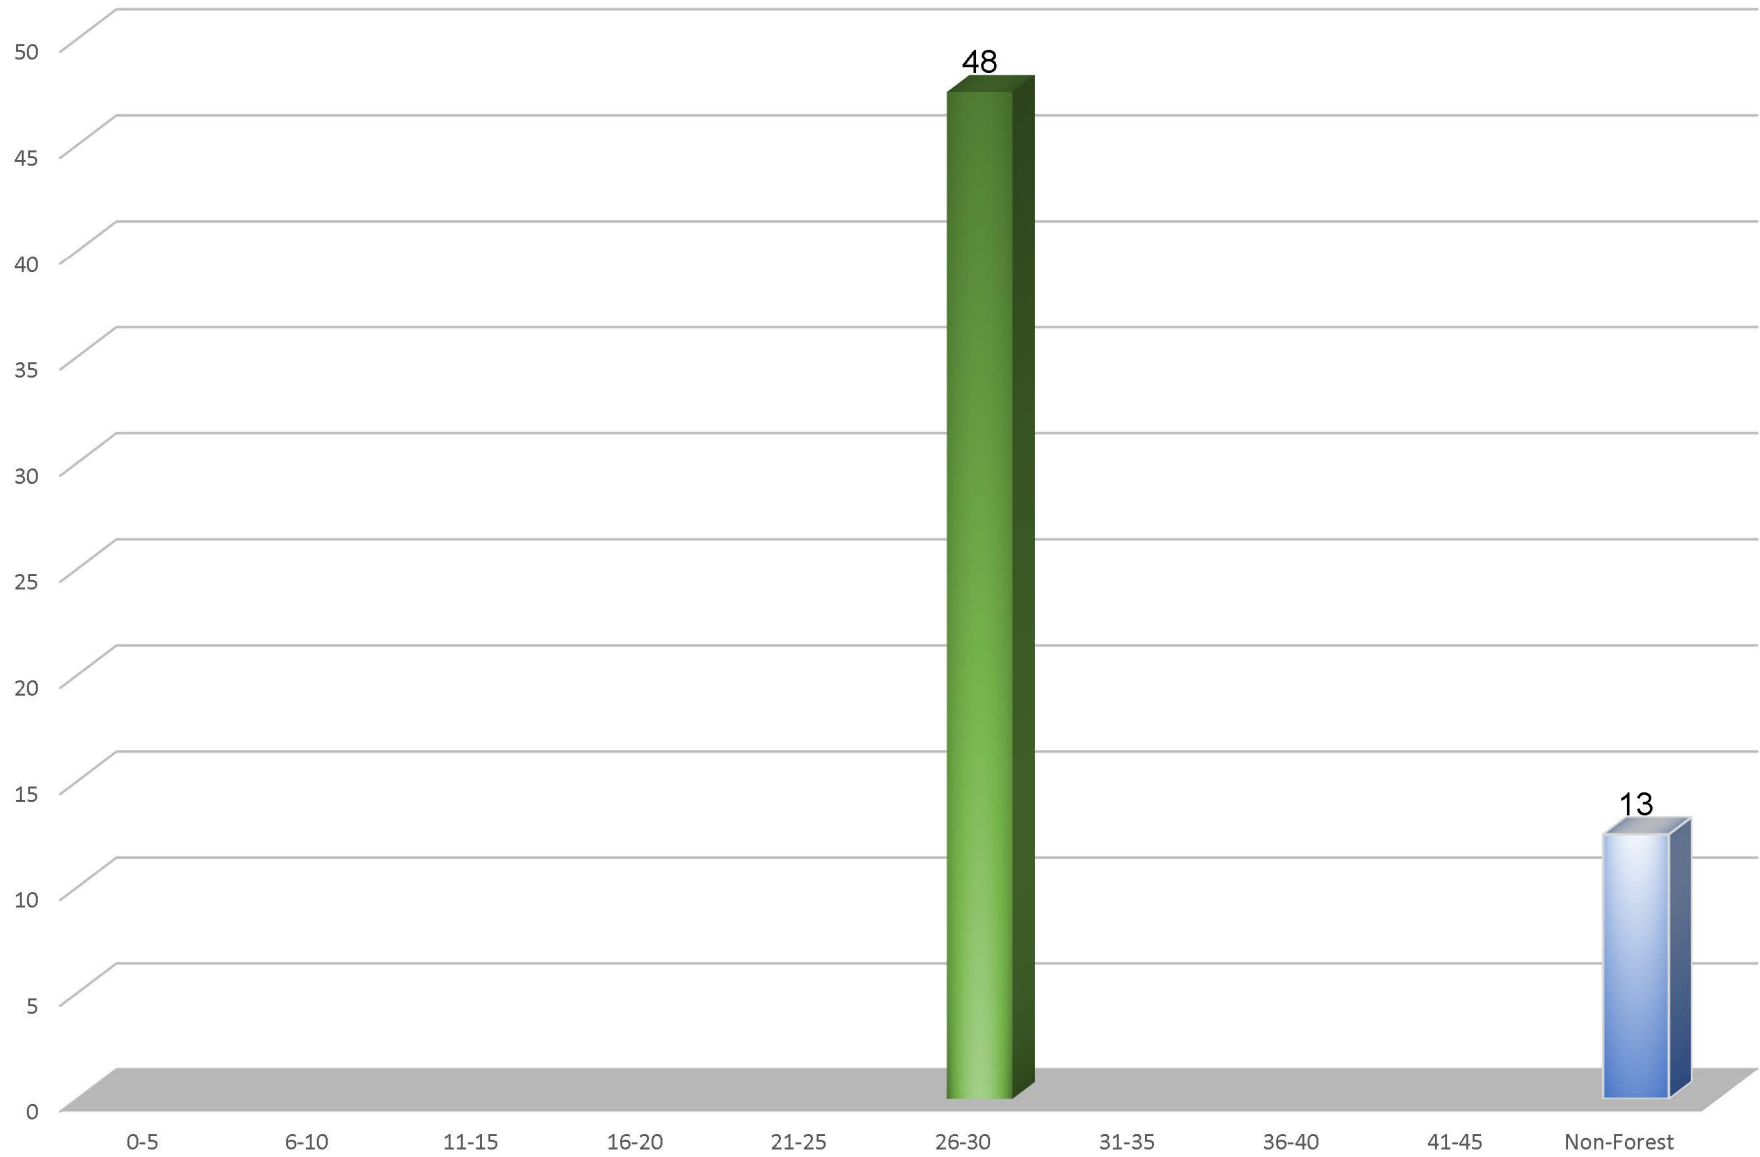

### Age Class Distribution - Siletz West 201 Acres m/l

**Age Class Distribution - Siletz East**  
**222 Acres m/l**

### Age Class Distribution - Carlisle 60 Acres m/l

### Age Class Distribution - Sam's Creek 77 Acres m/l