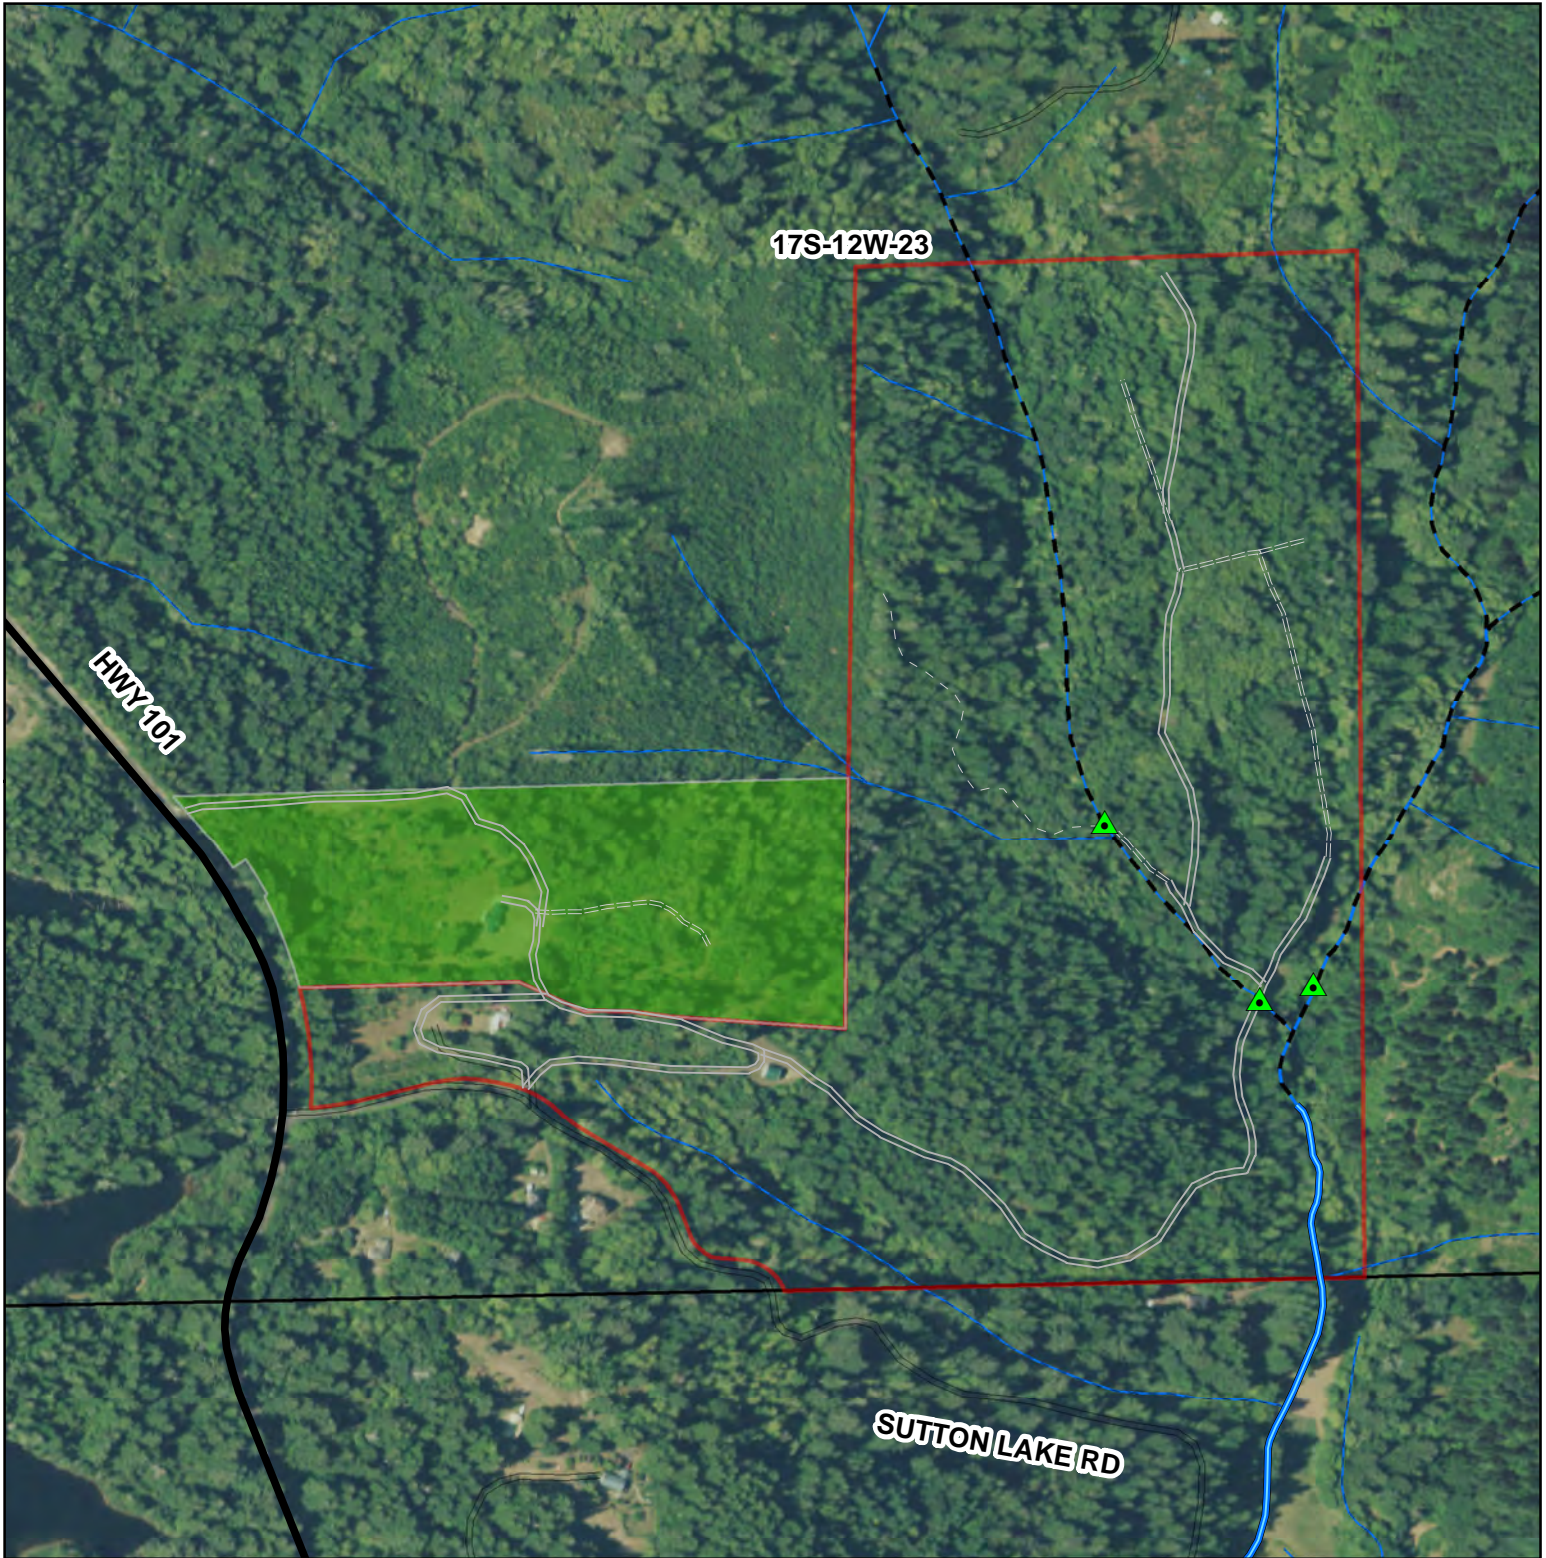

**FLORENCE COASTAL HOME & TIMBER**  
**Tax Lot 1200 Sec. 23, T17S, R12W**  
**94 Acres**

1 inch = 500 feet

	Sale Property		Coho - spawning
	Adjacent Parcel for Sale		Bridge