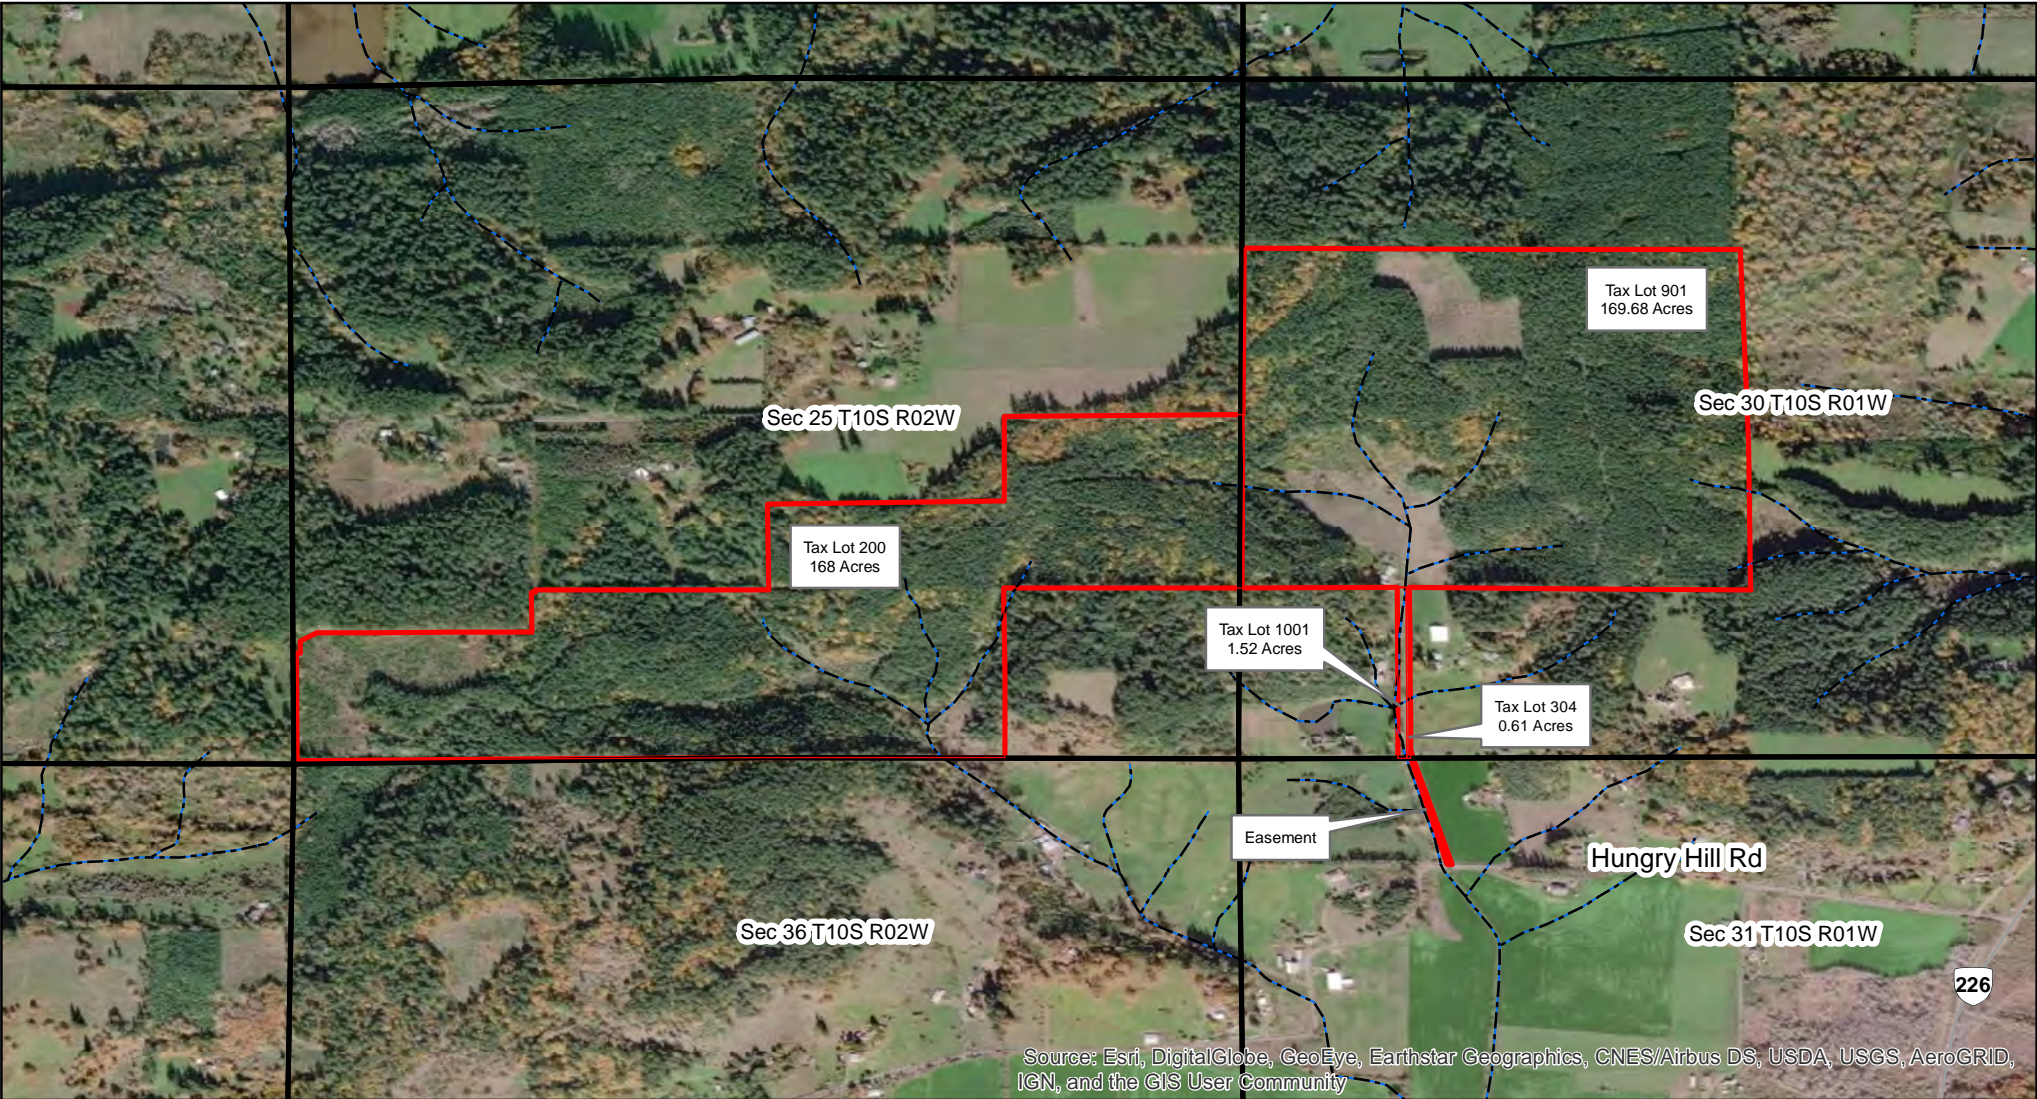

**HUNGRY HILL TREE FARM**  
**Linn County, Oregon**  
**336 Acres m/l**

N  
  
 1 inch = 1,500 feet

Section	<b>Fish Presence</b>	<b>Stream size</b>
Hungry Hill TF	Fish	Large
	Nonfish	Medium
	Unknown	Small