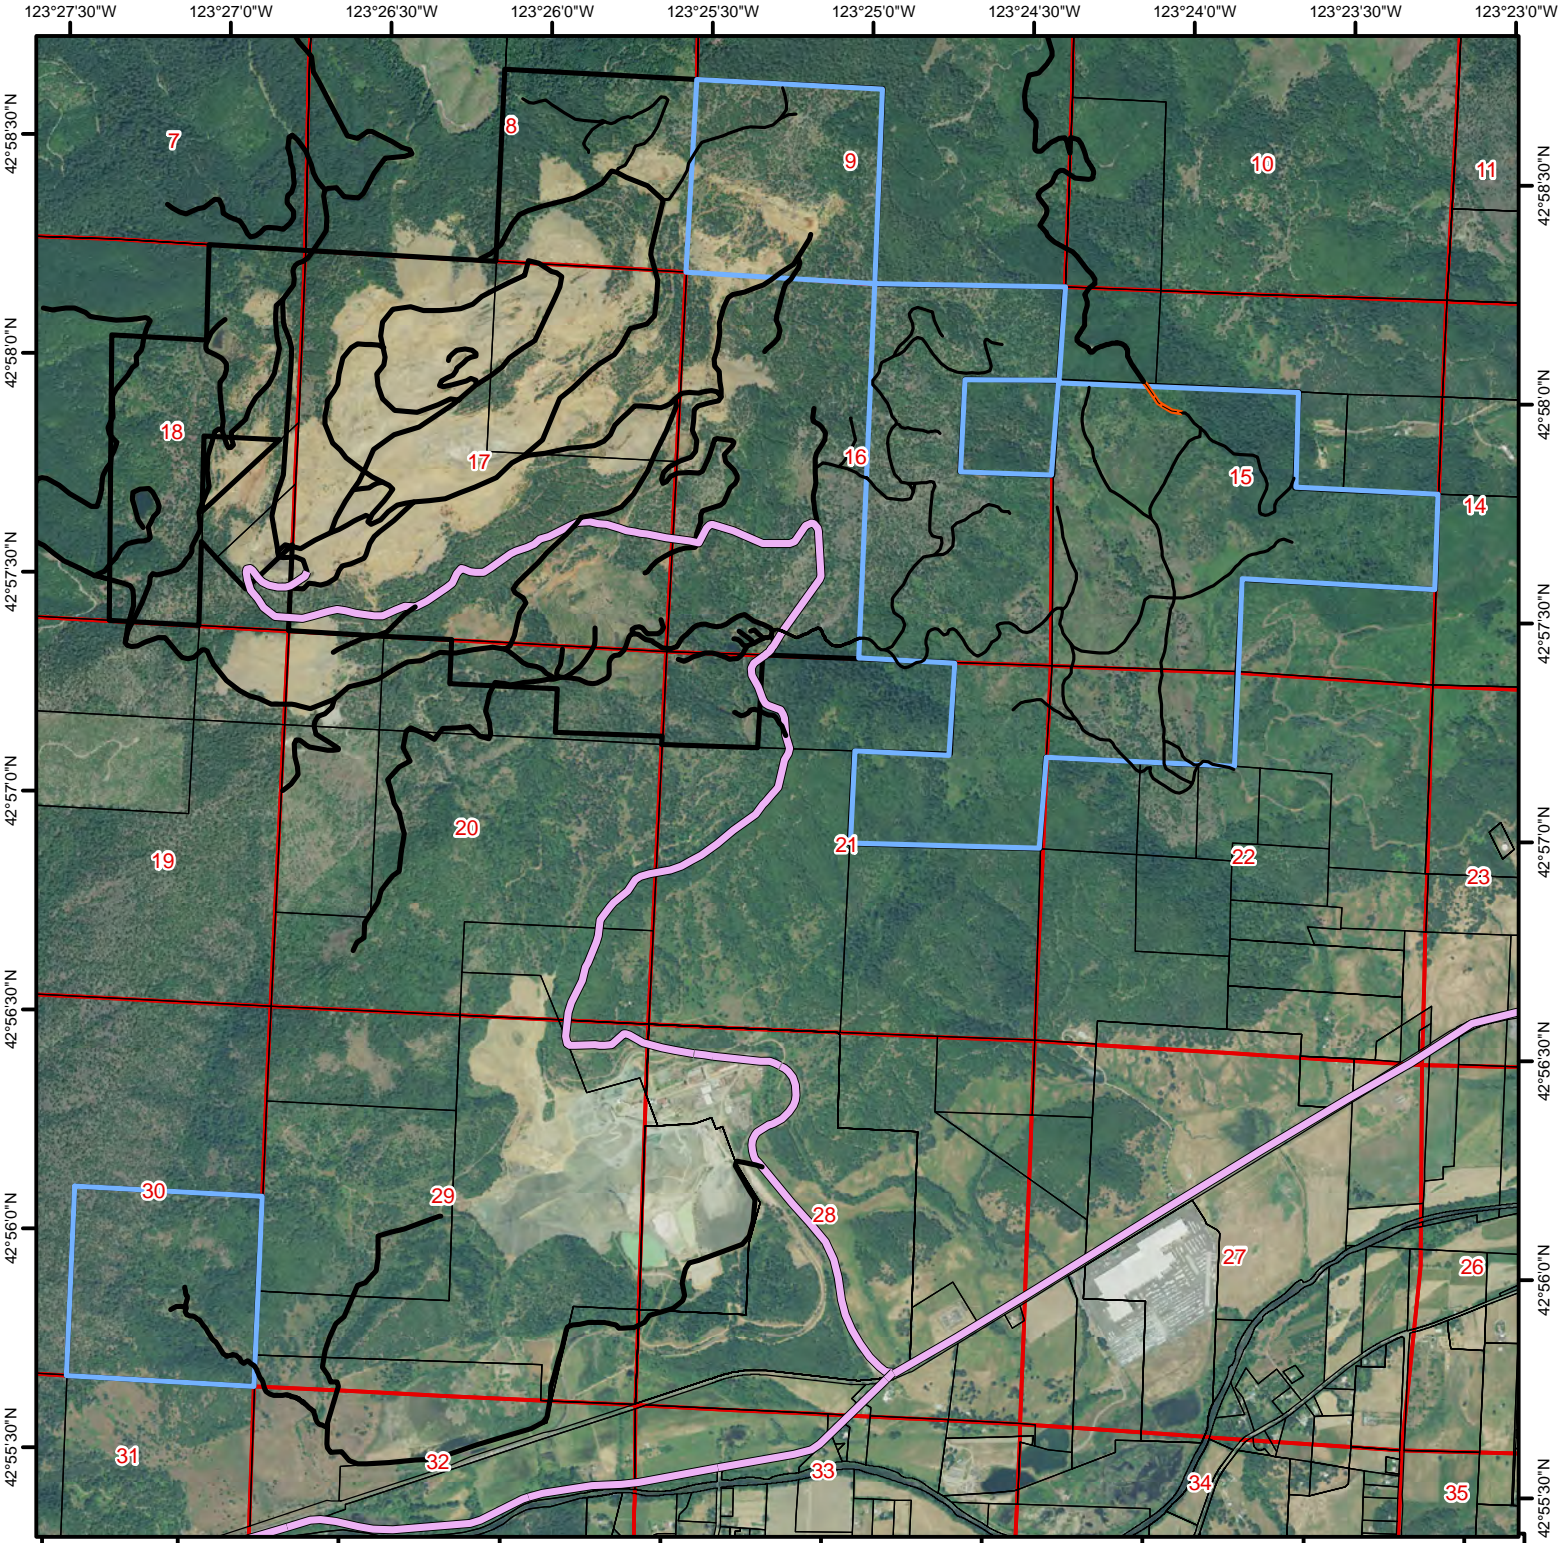

3000 NW Stewart Parkway, Suite 204
Roseburg, OR 97471
541-673-1208

**Nickel Mountain, LLC
Property for Sale
1,140 Acres
T. 30S., R. 6W.
Douglas County, Oregon W.M.**

 Nick Mtn ownership 2,601 acres
 1, 140 acre sale

Nickel Mtn Roads
 Paved
 Rocked
 Dirt
 Brush - not passable

1 inch = 2,667 feet
NAIP Imagery 2016
Date: 3/4/2019

This product is for informational purposes and may not have been prepared for, or be suitable for legal, engineering, or surveying purposes. Users of this information should review or consult the primary data and information sources to ascertain the usability of the information.