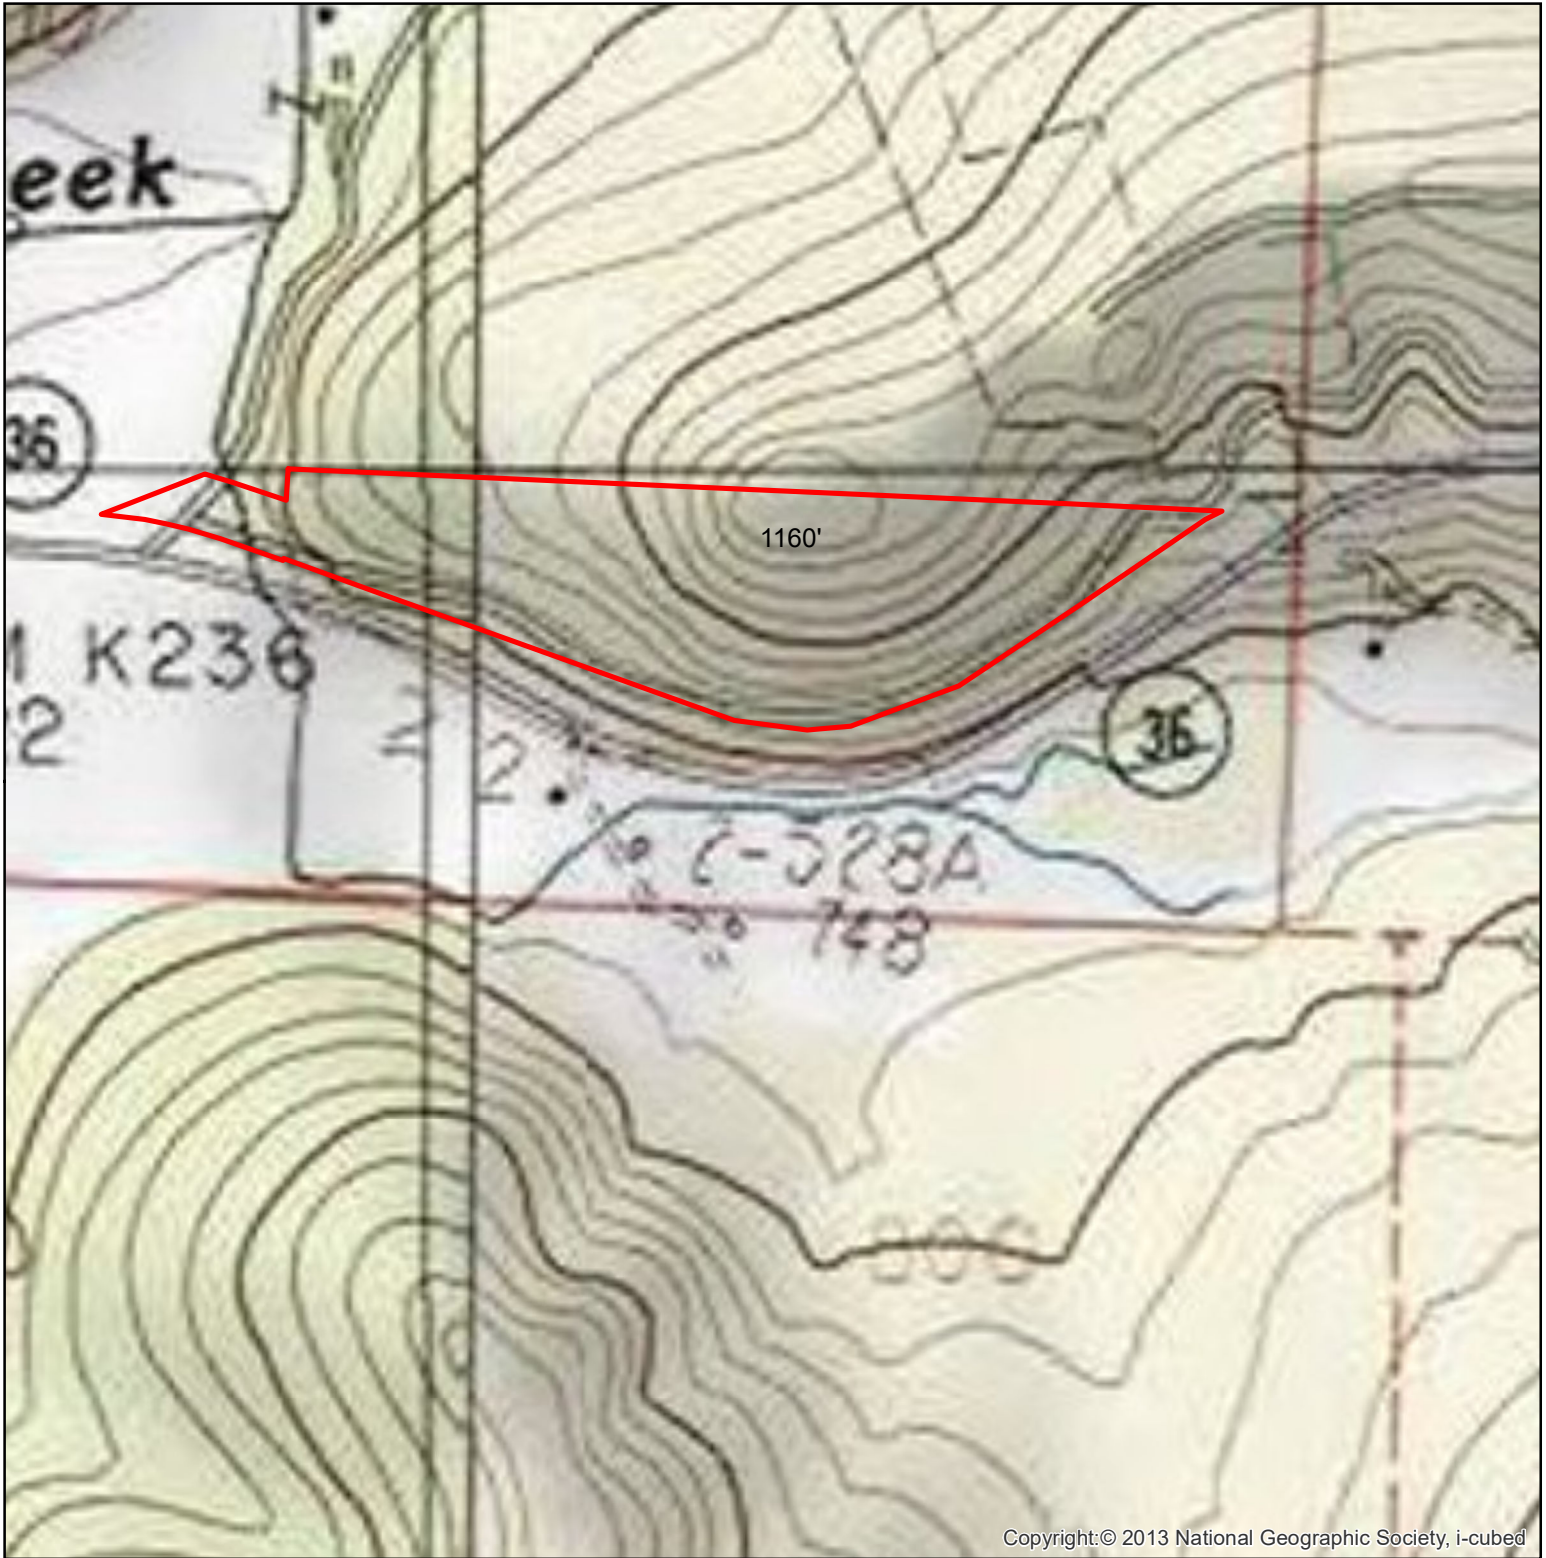

**BLACHLY OVERLOOK**  
Tax Lot 802, Section 11, T16S, R7W  
Lane County, Oregon  
22.8 Acres

Copyright: © 2013 National Geographic Society, i-cubed

1 inch = 500 feet

 Overlook Boundary

  
**NW FOREST PROPERTIES**  
FOREST LAND SALES & ACQUISITIONS  
[www.nwforestproperties.com](http://www.nwforestproperties.com)