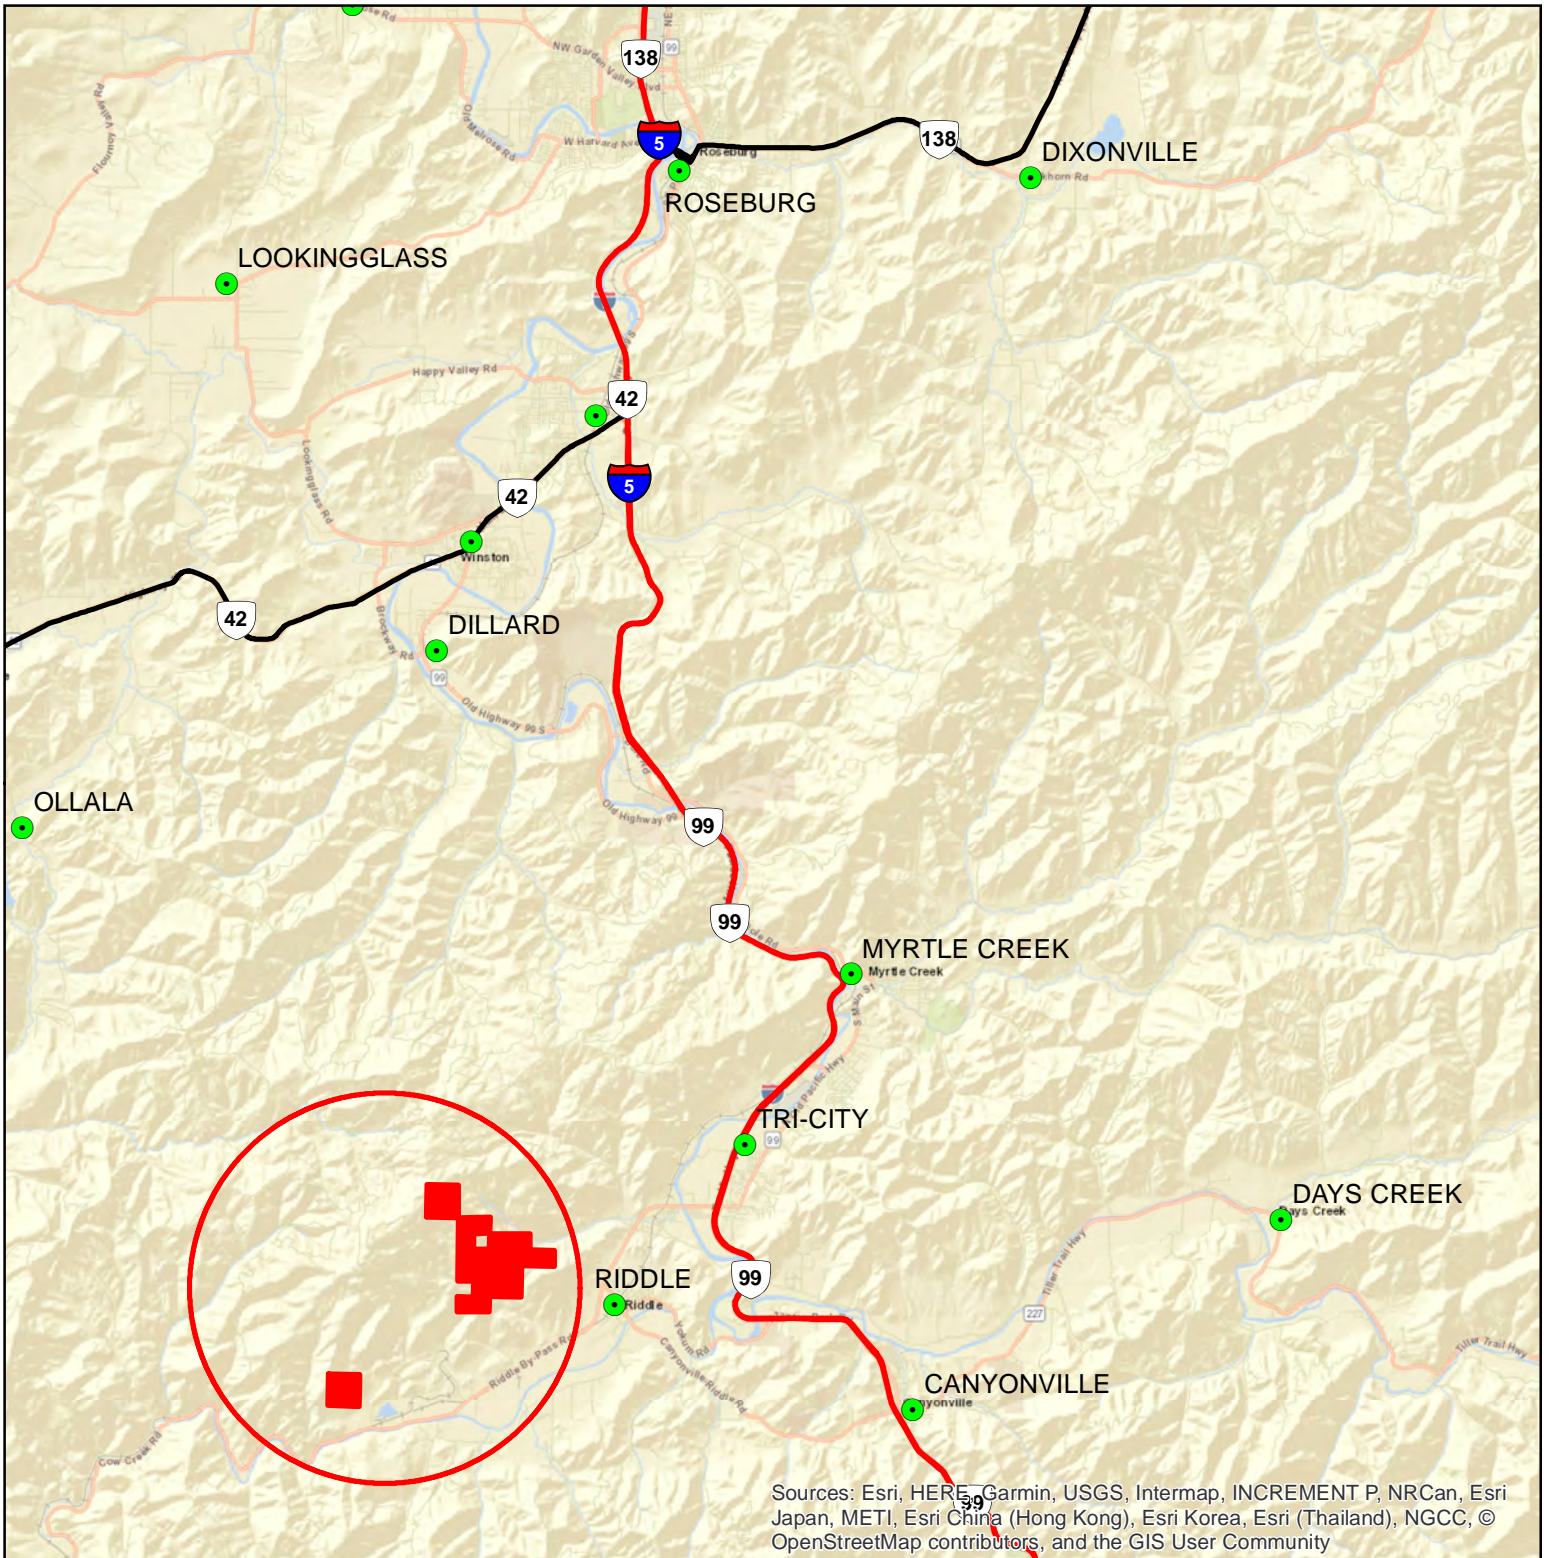

**NICKEL MOUNTAIN TIMBER RANCH  
DOUGLAS COUNTY, OREGON  
1140 Acres**

**VICINITY MAP**

Sources: Esri, HERE, Garmin, USGS, Intermap, INCREMENT P, NRCan, Esri Japan, METI, Esri China (Hong Kong), Esri Korea, Esri (Thailand), NGCC, © OpenStreetMap contributors, and the GIS User Community

Riddle Exit 103

1 inch equals 3 miles