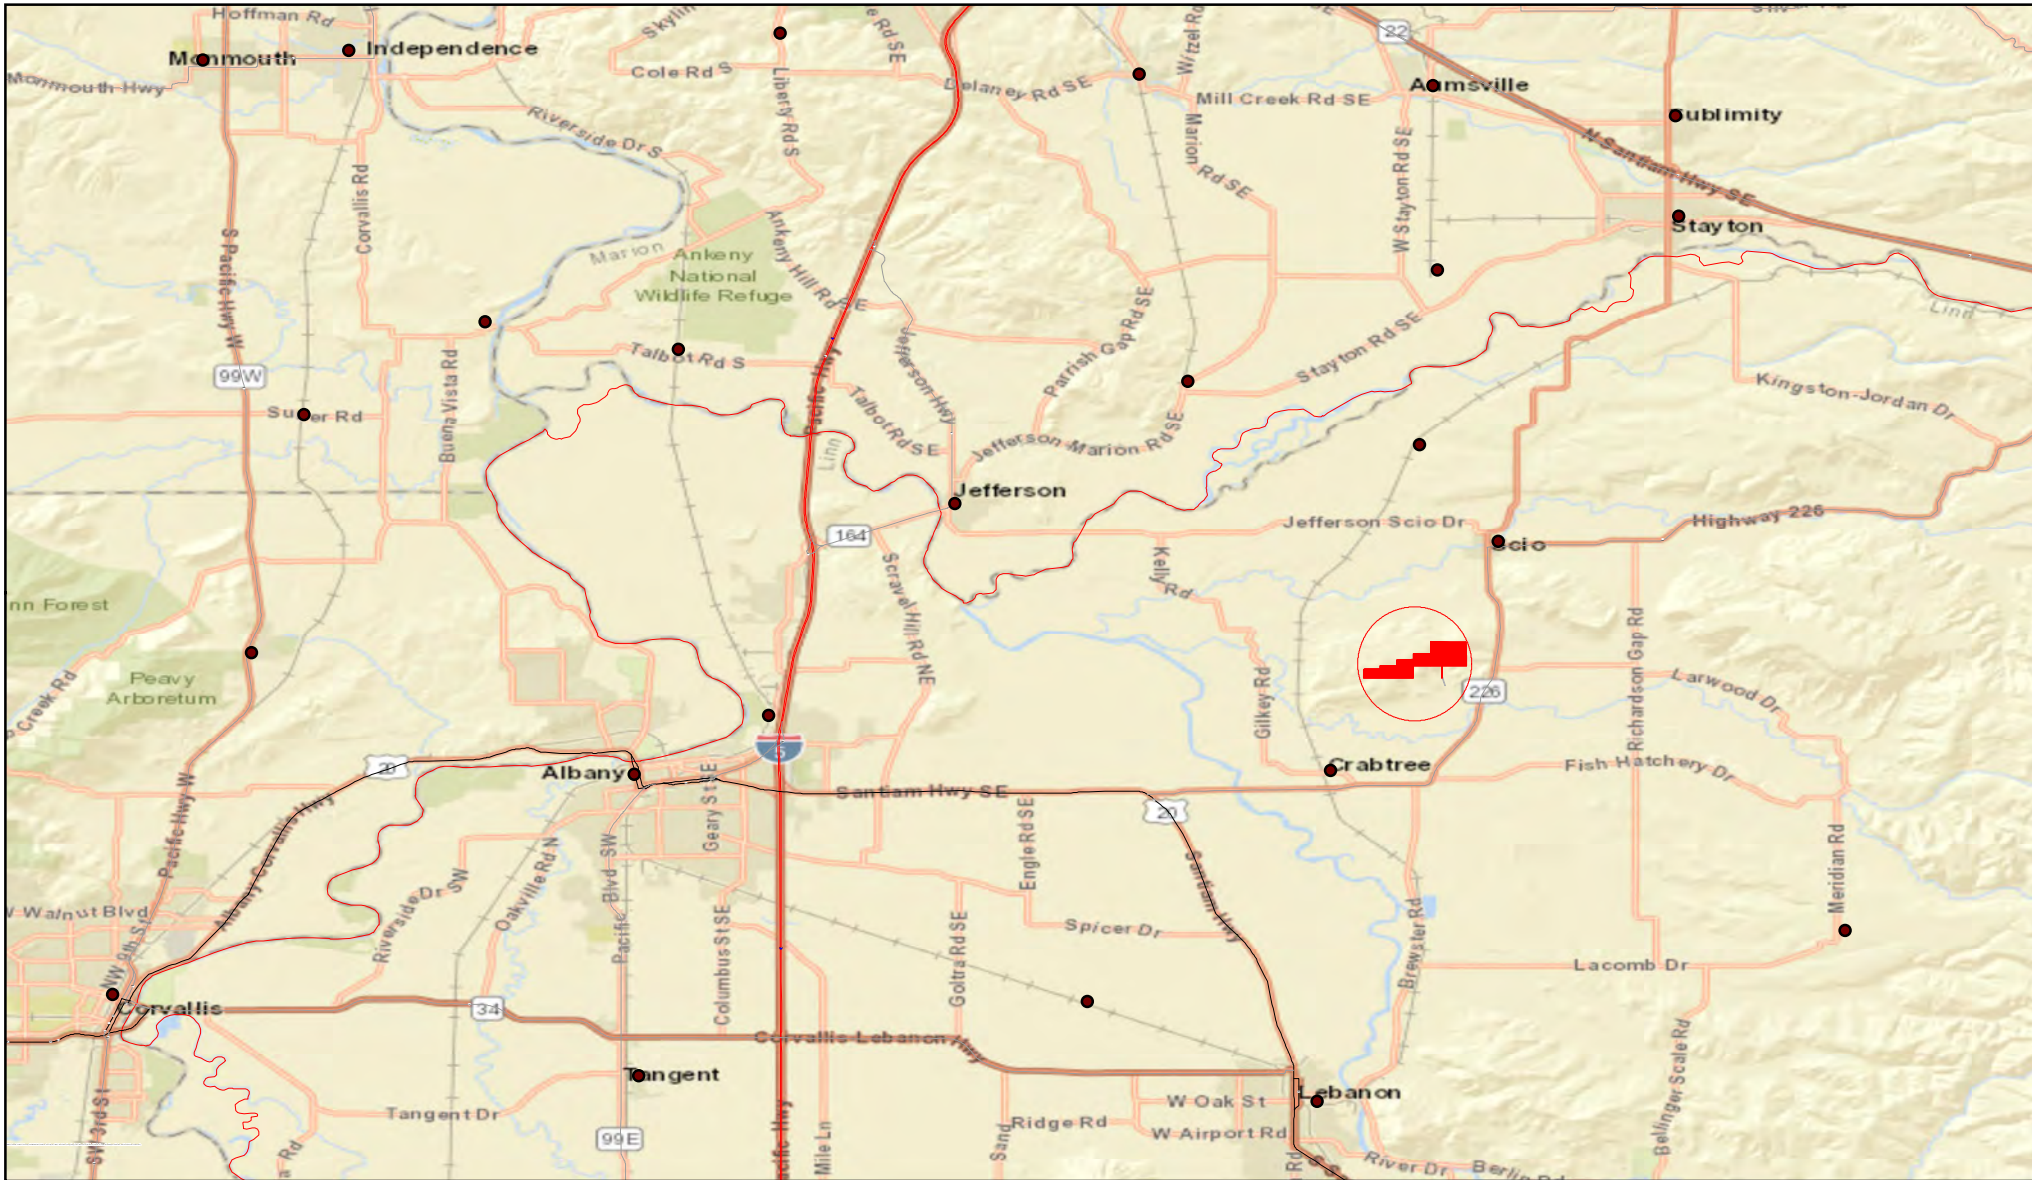

HUNGRY HILL TREE FARM
Linn County, Oregon
336 Acres m/l

VICINITY MAP

1 inch equals 4 miles