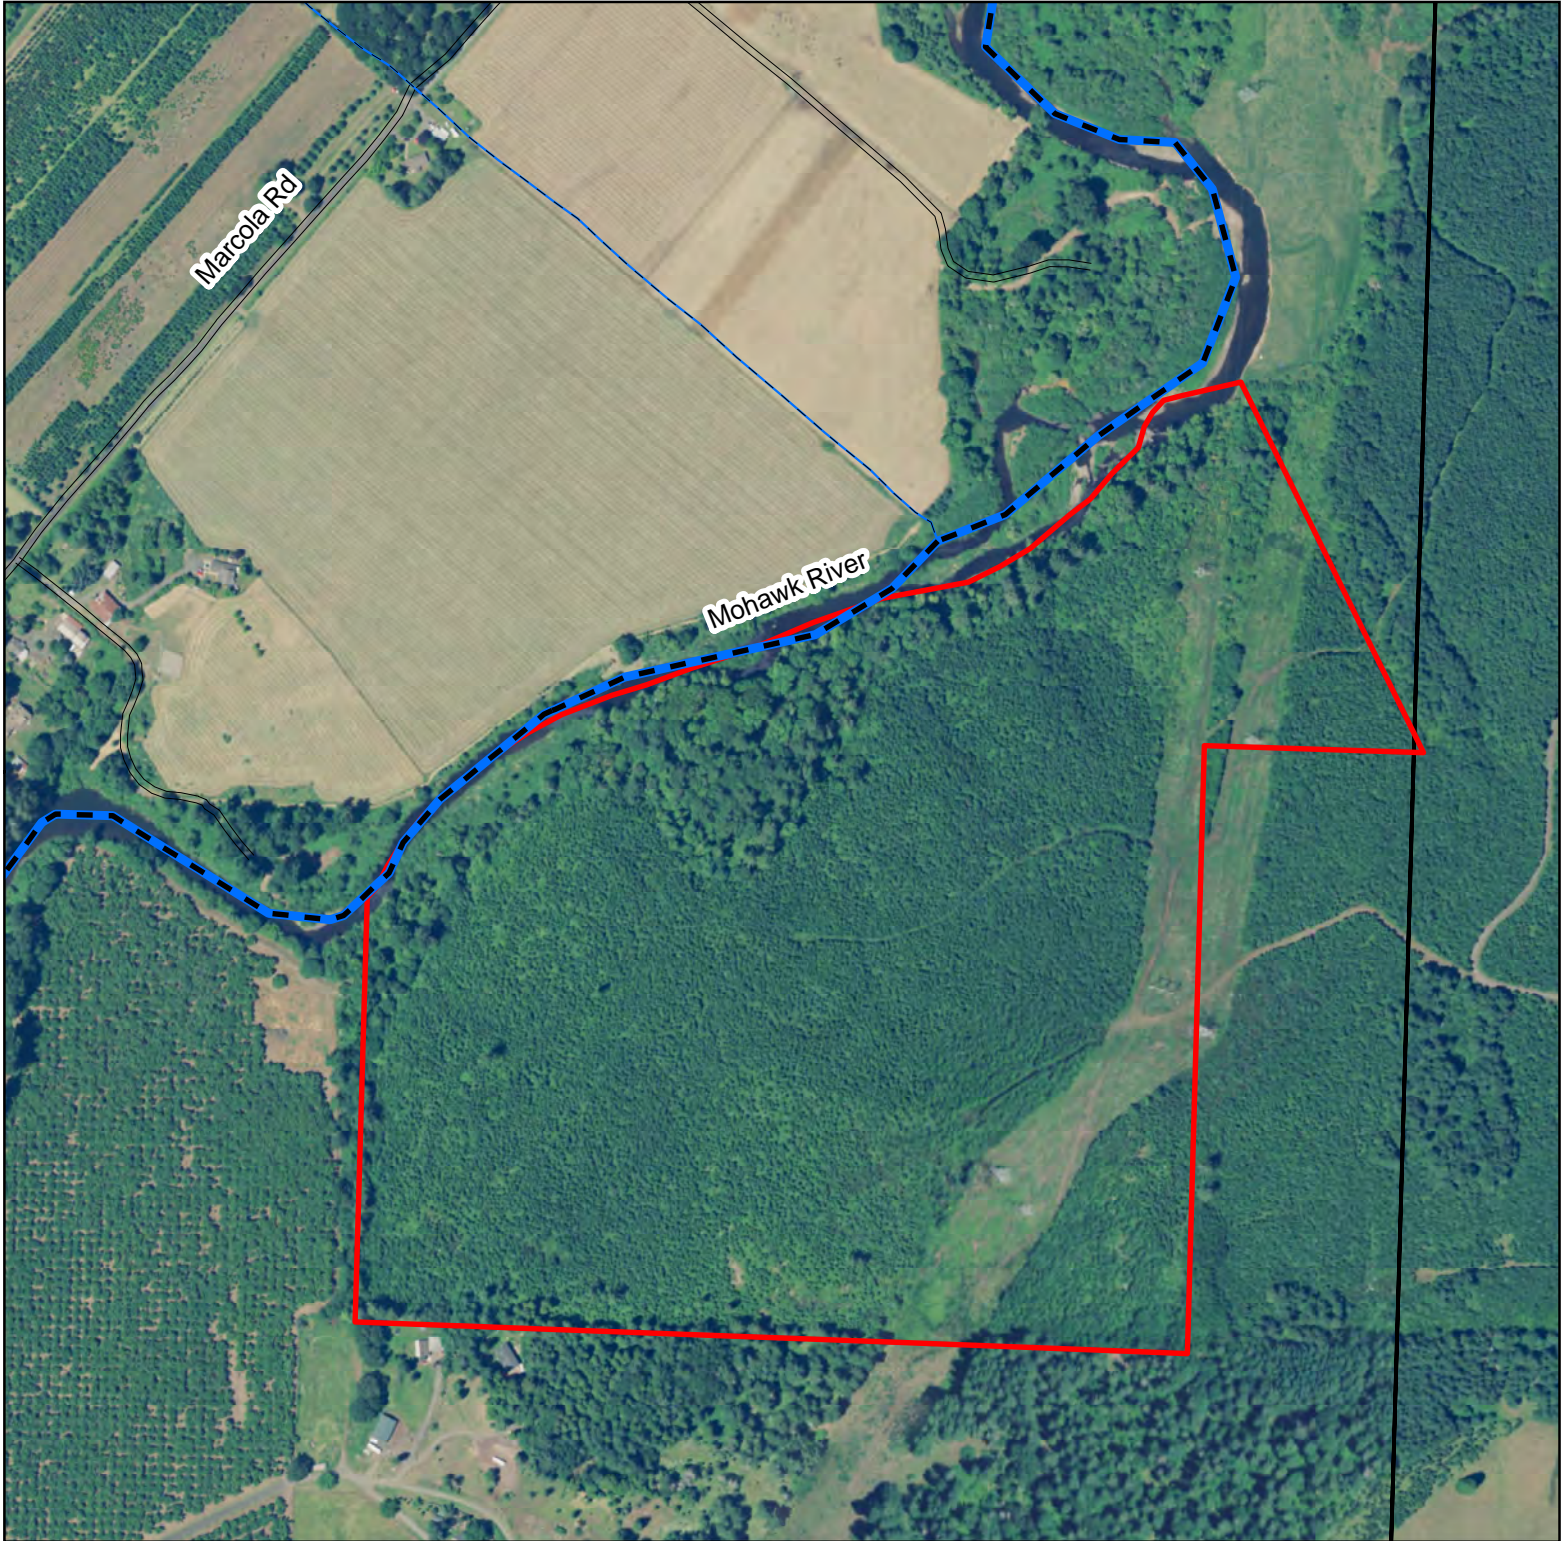

HONEYBEE
Section 26, T16S, R2W
Tax Lot 1801 (98.7 Acres)
Zoned F-1

1 inch = 500 feet

HONEYBEE FISH PRESENCE ODF STREAM SIZE

	FISH PRESENCE		Large
	Fish		Medium
	Unknown		Small
			Unknown

NW FOREST PROPERTIES
LAND SALES AND ACQUISITIONS
www.NWForestProperties.com