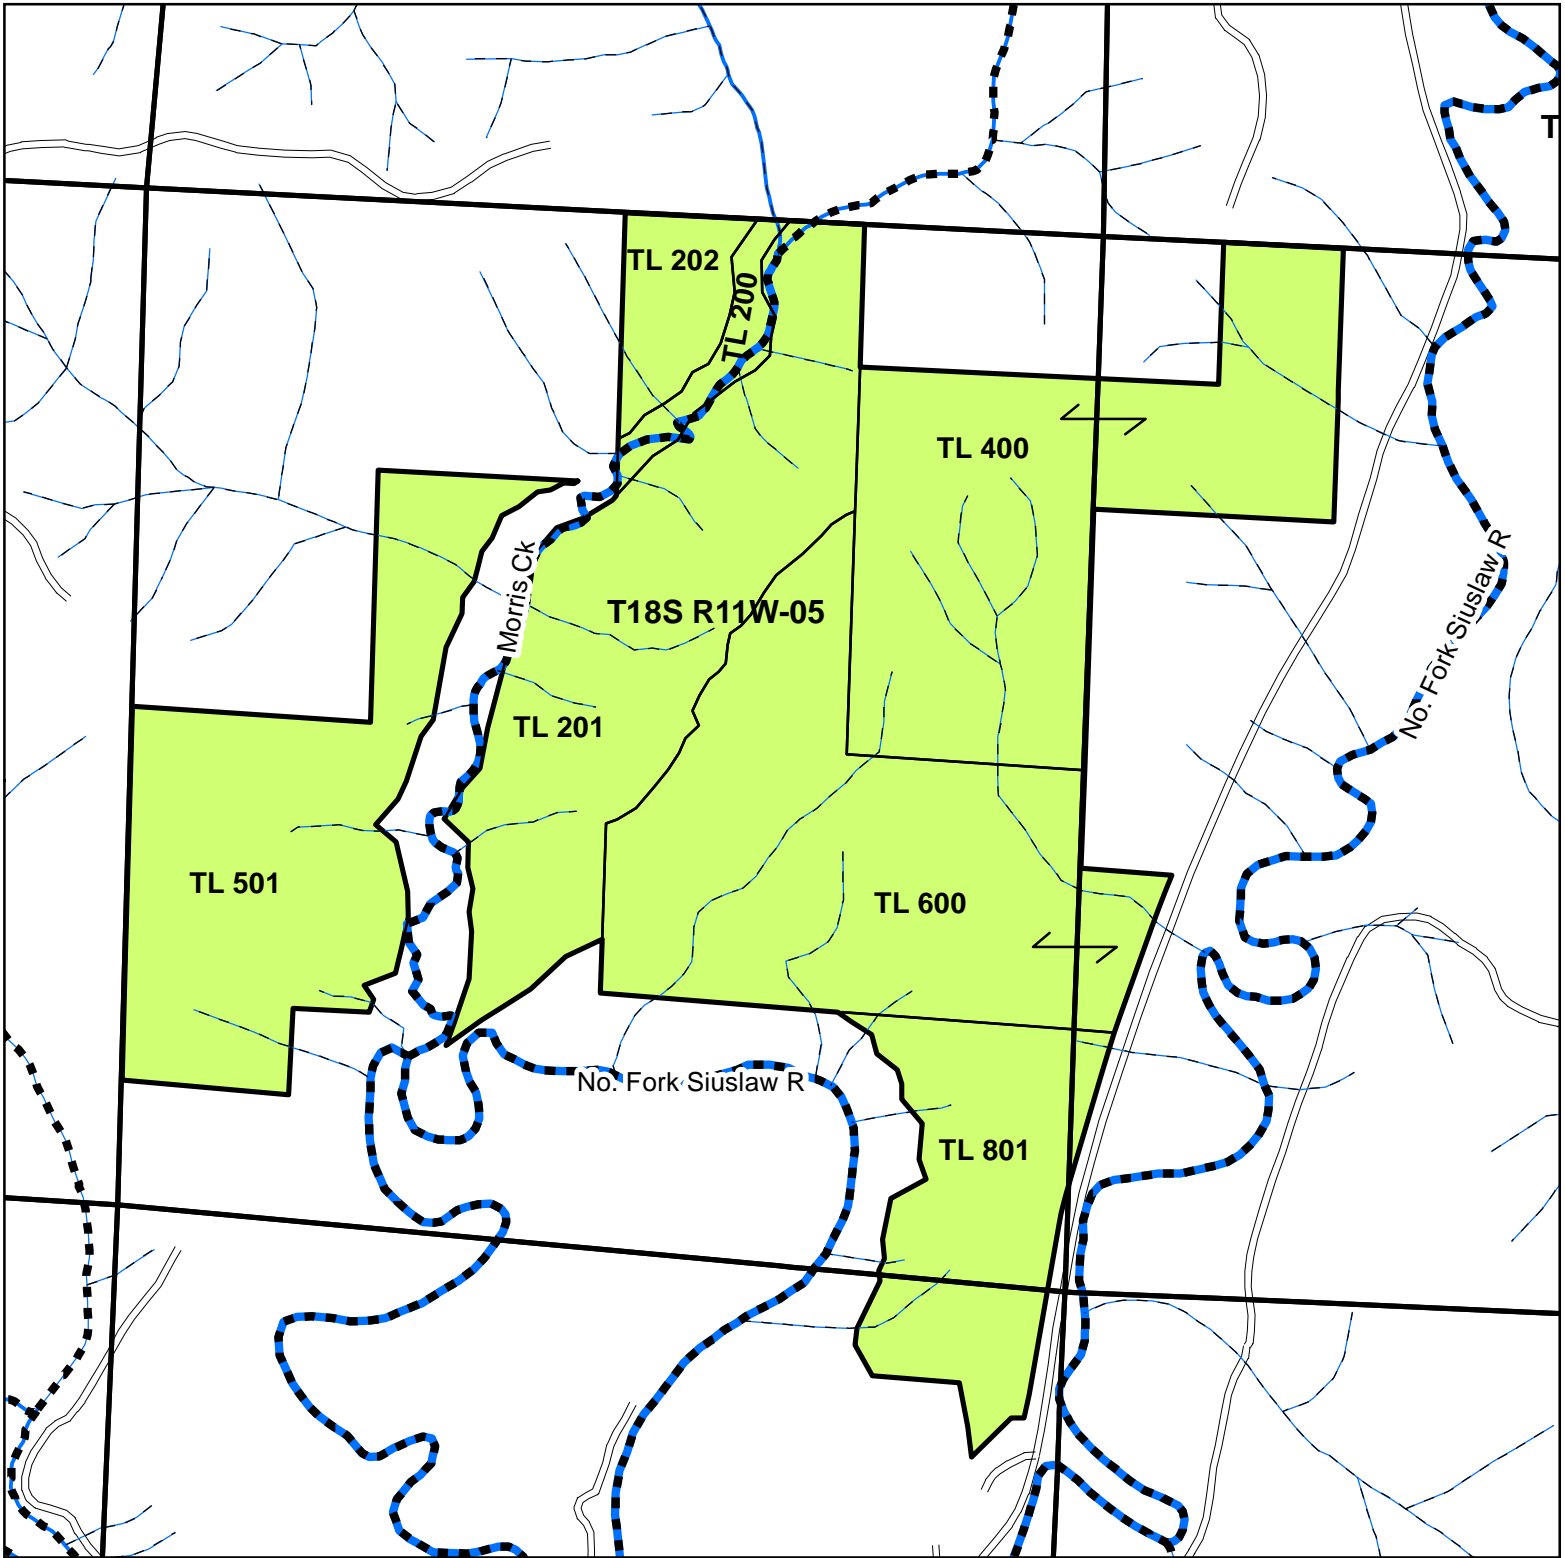

RJ2 NORTH FORK TIMBER LAND
North Fork of the Siuslaw River
Lane County, Oregon
400 Acres m/l

N
1 inch = 1,000 feet

-  RJ2_Timber_Tax_Lots
-  Section Lines
-  RJ2 Timber Bdry